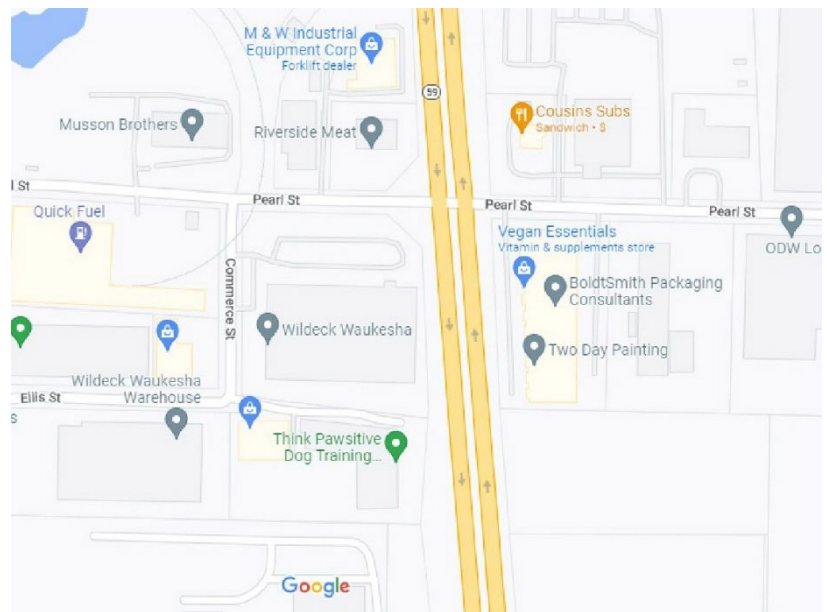

GENERAL INFORMATION

- ❖ **If you are ill or have been in contact with someone with COVID-19 in the last 14 days, or if you or someone in your home has had symptoms in the last 24 hours, STAY HOME!**
- ❖ Clubs, officials, and exhibitors are required to follow state, local, and facility guidelines.
- ❖ Only the Gate, Scribe, and Trial Secretary will be permitted to handle the scribe sheets.

If you have concerns with the effectiveness of our policies & procedures or need to report a violation, please talk with a K-9 OTC club member. They will bring it to the Trial Committee for review.

Think Pawsitive
301 Commerce Street
Waukesha, WI 53186

We are in Construction Season!
Please check your route and plan
accordingly for road closures, traffic
delays, etc.

DIRECTIONS:

From the North:

Take US-41 S toward Milwaukee. Merge onto I-94 W via EXIT 38B toward Madison.

Take Exit 297 for US-18/Barker Rd toward Cty Rd JJ/Bluemound Rd. Keep Left at the fork; follow signs for County Highway Y South/Barker Rd. Continue on N Barker Rd. Slight RIGHT onto WI-59W/W Greenfield Ave. Use any lane to turn LEFT onto WI-164 S/WI-59 W. Turn RIGHT onto Pearl Street. Turn LEFT onto Commerce Street. Turn LEFT at the dead end. There is a large 301 on the building; turn Right for parking in the rear or go straight and up the ramp for parking in front.

From the South: Take I-94 W/US-41N toward MILWAUKEE. Use the two right lanes to take EXIT 317 toward I-43S/894 Bypass/Madison. Continue on I-43 S/I-894 W. Take EXIT 4 for I-43 S/US 45 S toward Beloit. Take EXIT 54 for Racine Ave. Turn RIGHT onto S Racine Ave. Turn RIGHT onto WI-164 N/WI-59 E Les Paul Pkwy. Turn LEFT onto Pearl Street. Turn LEFT onto Commerce Street. Turn LEFT at the dead end. There is a large 301 on the building; turn Right for parking in the rear or go straight and up the ramp for parking in front.

From the West:

Take I-94 E. Take EXIT 297 to merge onto US-18 W/WI-164 S/E Moreland Blvd. Use the two left lanes to turn LEFT onto WI-164 S/Les Paul Pkwy. Turn RIGHT onto Pearl Street. Turn LEFT onto Commerce Street. Turn LEFT at the dead end. There is a large 301 on the building; turn Right for parking in the rear or go straight and up the ramp for parking in front.