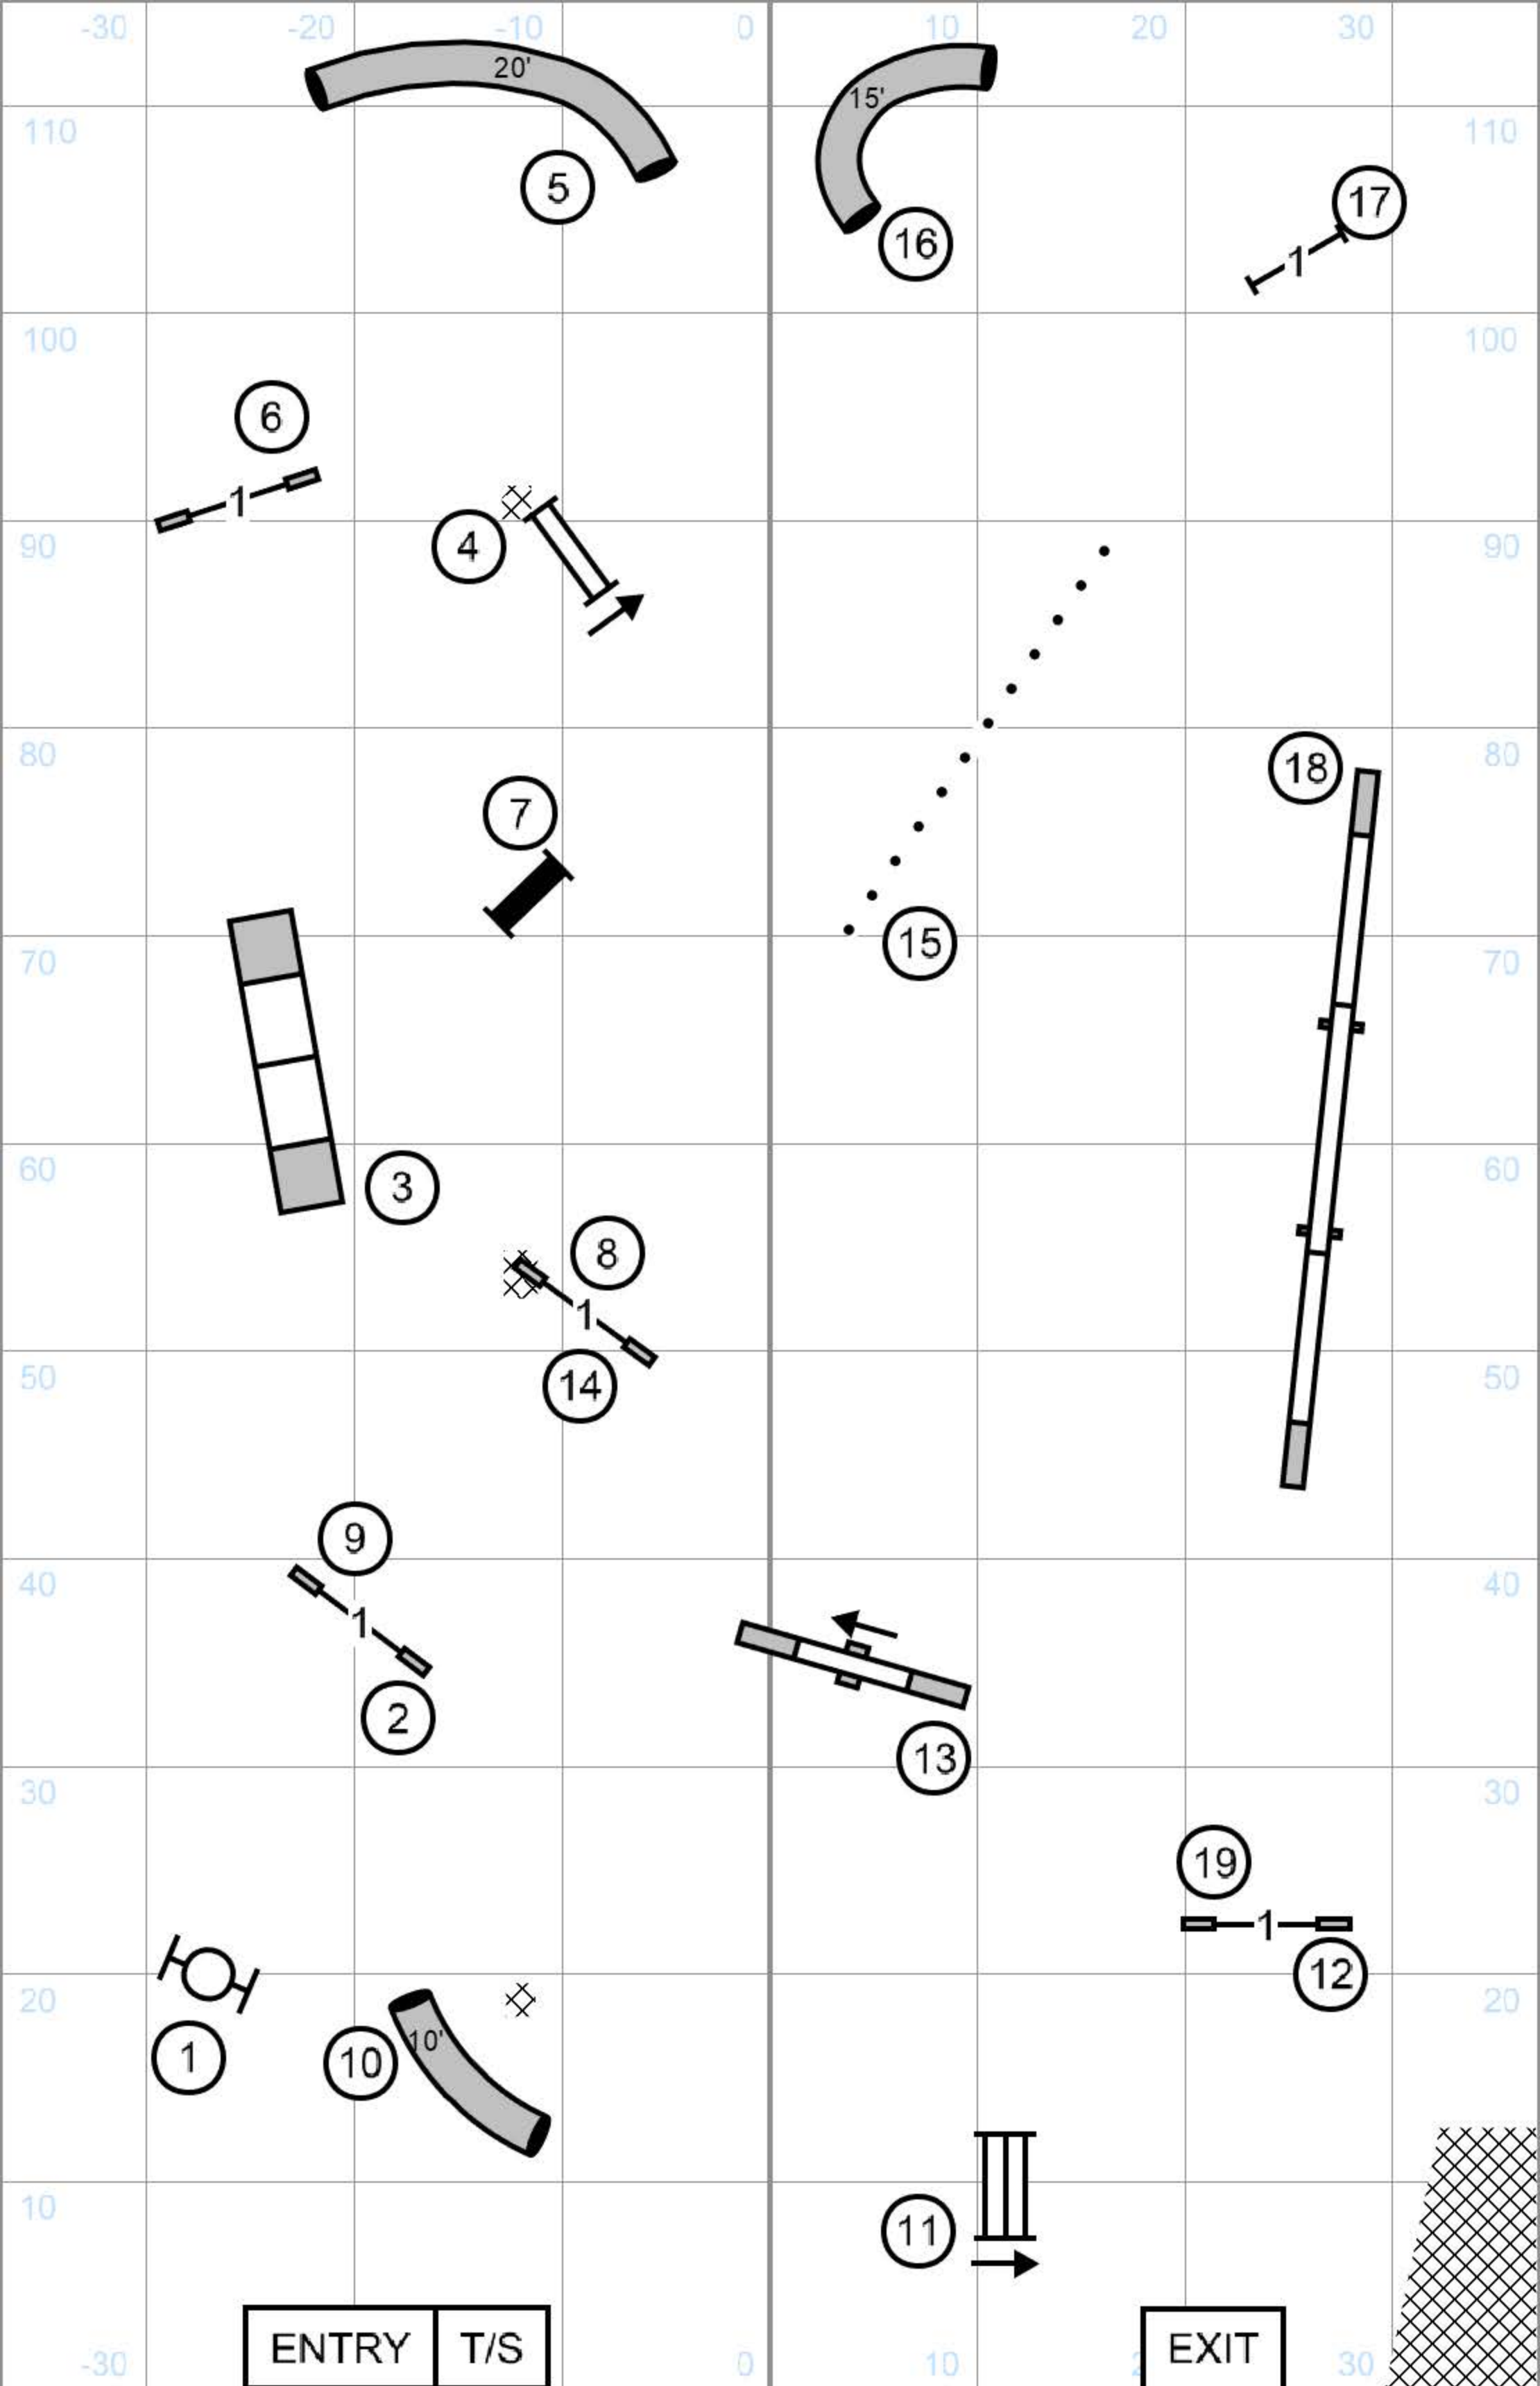

Doberman Pinscher Club of Greater Milwaukee  
**Excellent/Master JWW**  
 Sunday September 22, 2024  
 Judge: Han Yu

Doberman Pinscher Club of Greater Milwaukee  
**T2B**

Sunday September 22, 2024

Judge: Han Yu

Doberman Pinscher Club of Greater Milwaukee  
**Excellent/Master Standard**  
 Sunday September 22, 2024  
 Judge: Han Yu

Doberman Pinscher Club of Greater Milwaukee  
**Open Standard**  
 Sunday September 22, 2024  
 Judge: Han Yu

Doberman Pinscher Club of Greater Milwaukee  
**Novice Standard**  
 Sunday September 22, 2024  
 Judge: Han Yu

Doberman Pinscher Club of Greater Milwaukee  
**Open JWW**  
 Sunday September 22, 2024  
 Judge: Han Yu

Doberman Pinscher Club of Greater Milwaukee  
**Novice JWW**  
 Sunday September 22, 2024  
 Judge: Han Yu