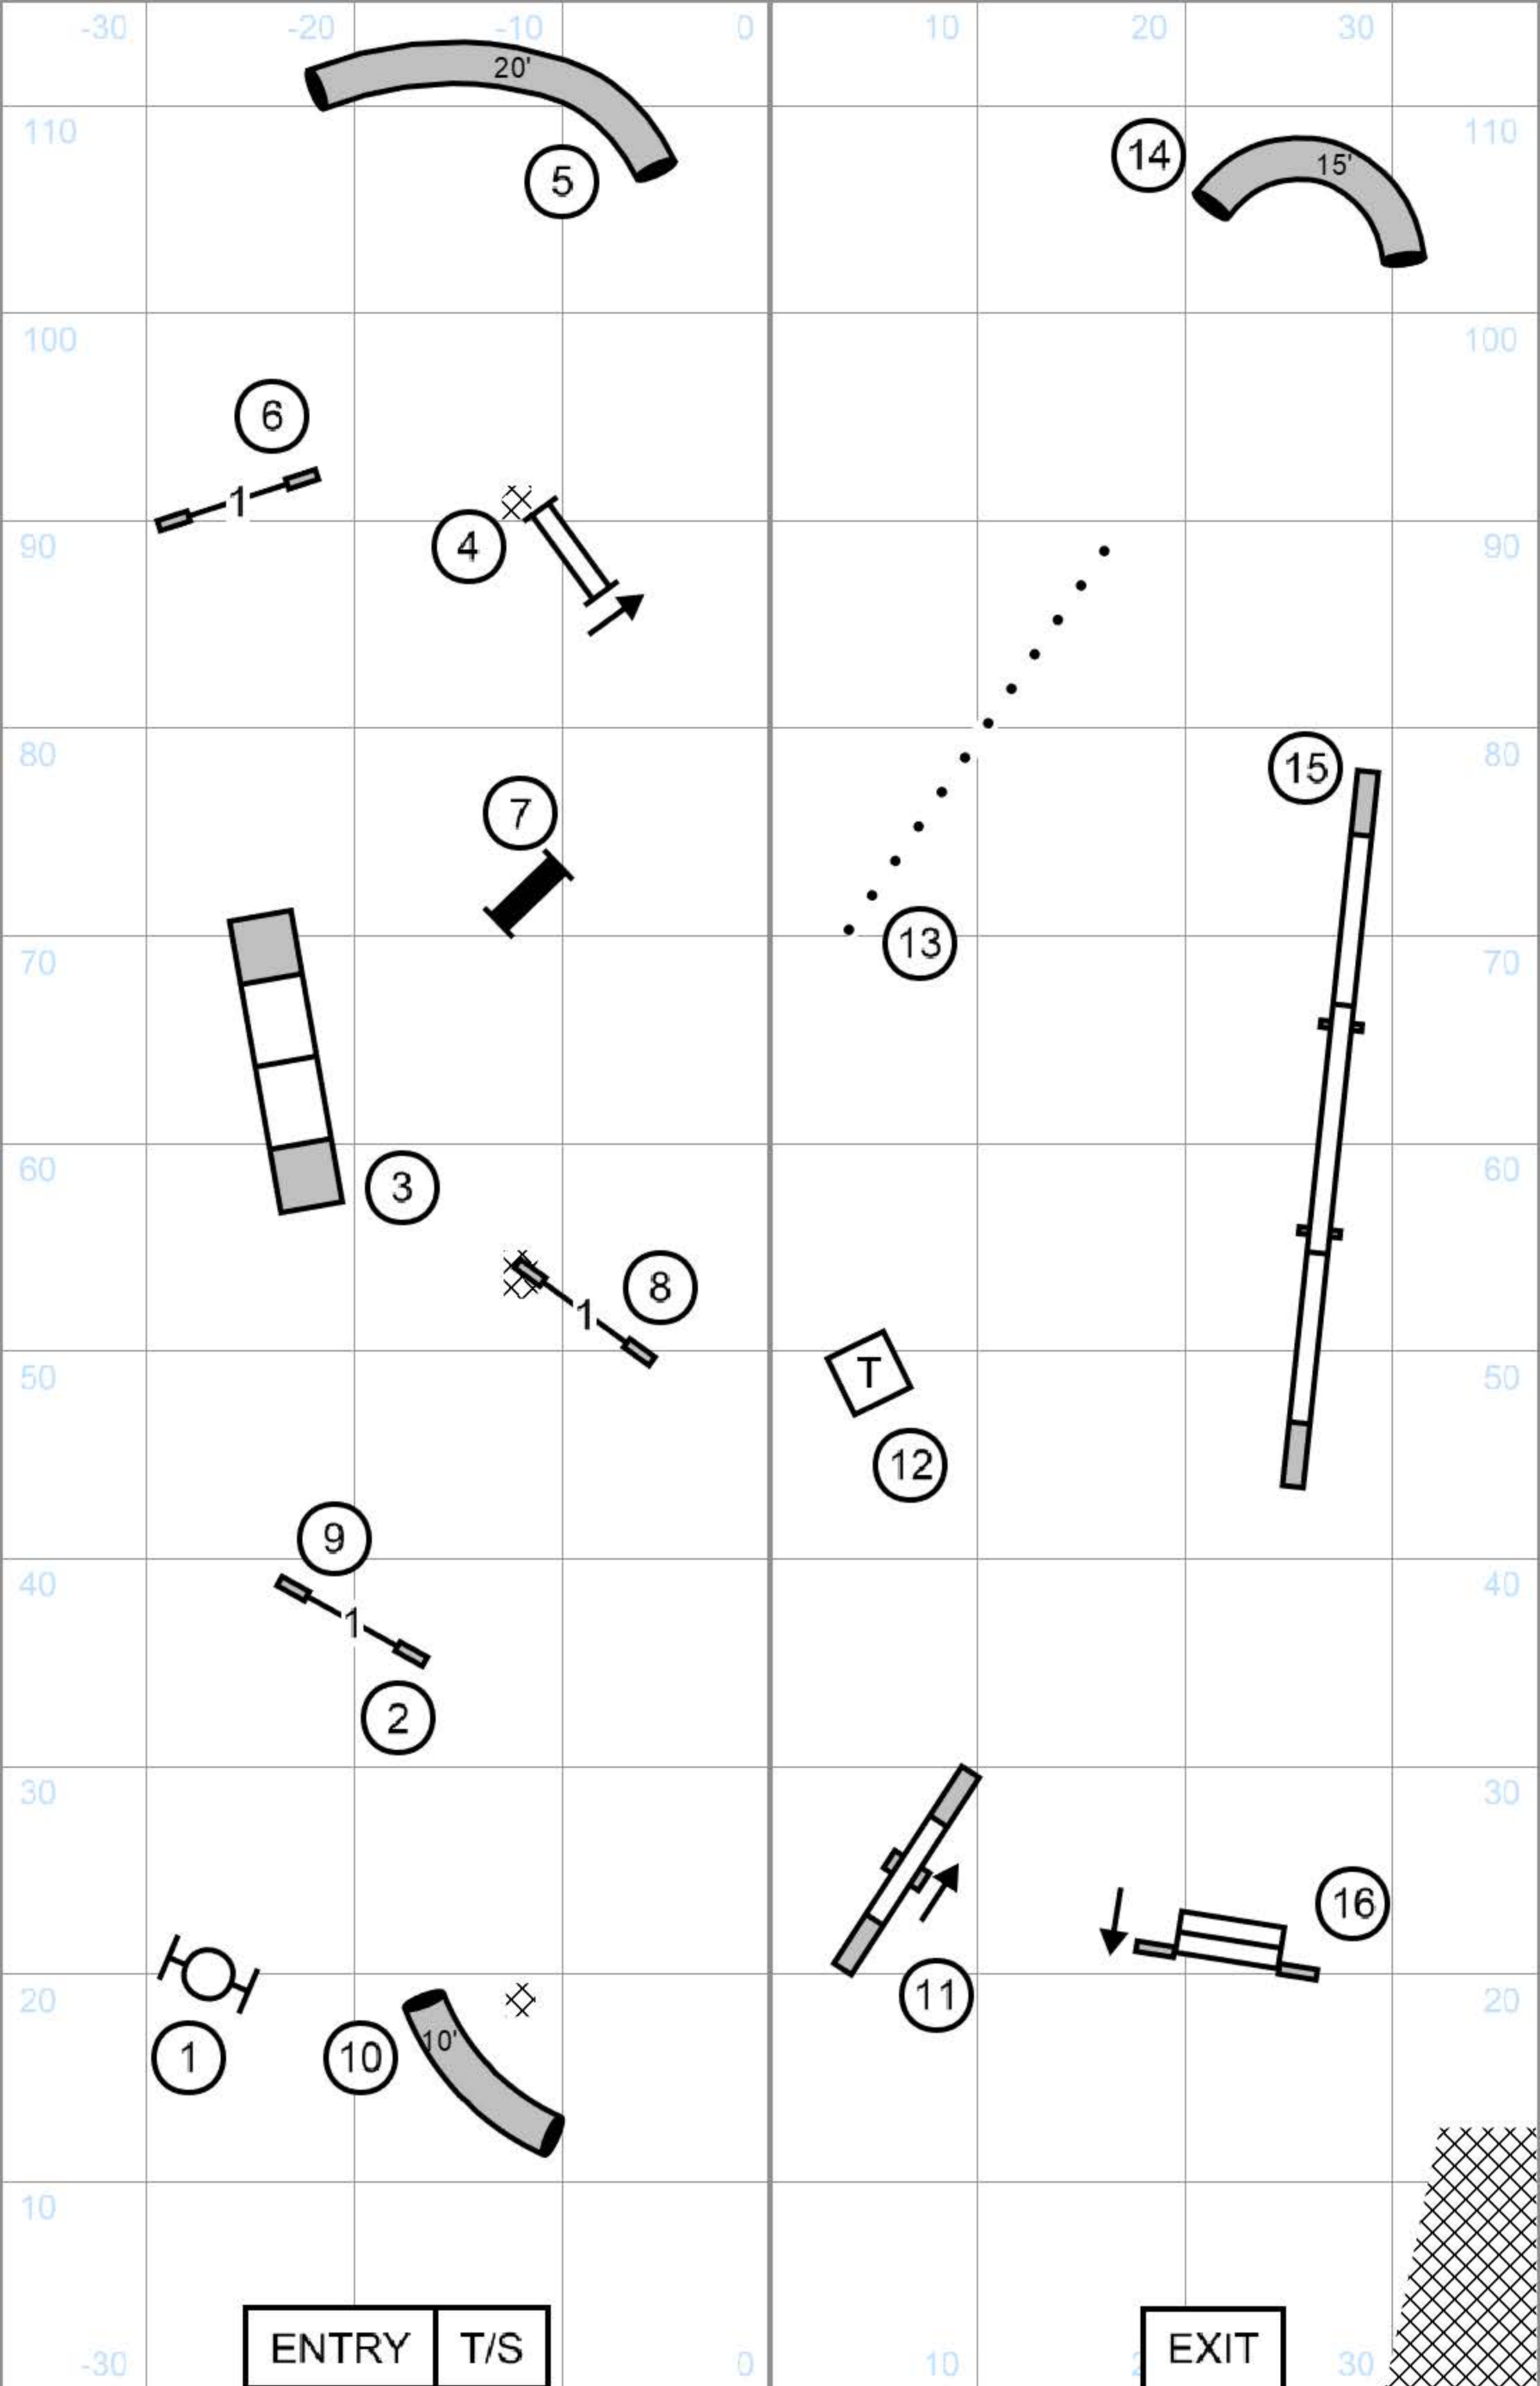

Doberman Pinscher Club of Greater Milwaukee  
**Excellent/Master Standard**  
 Sunday September 22, 2024  
 Judge: Han Yu

Doberman Pinscher Club of Greater Milwaukee  
**Open Standard**  
 Sunday September 22, 2024  
 Judge: Han Yu

Doberman Pinscher Club of Greater Milwaukee  
**Novice Standard**  
 Sunday September 22, 2024  
 Judge: Han Yu

Doberman Pinscher Club of Greater Milwaukee  
**Open JWW**  
 Sunday September 22, 2024  
 Judge: Han Yu