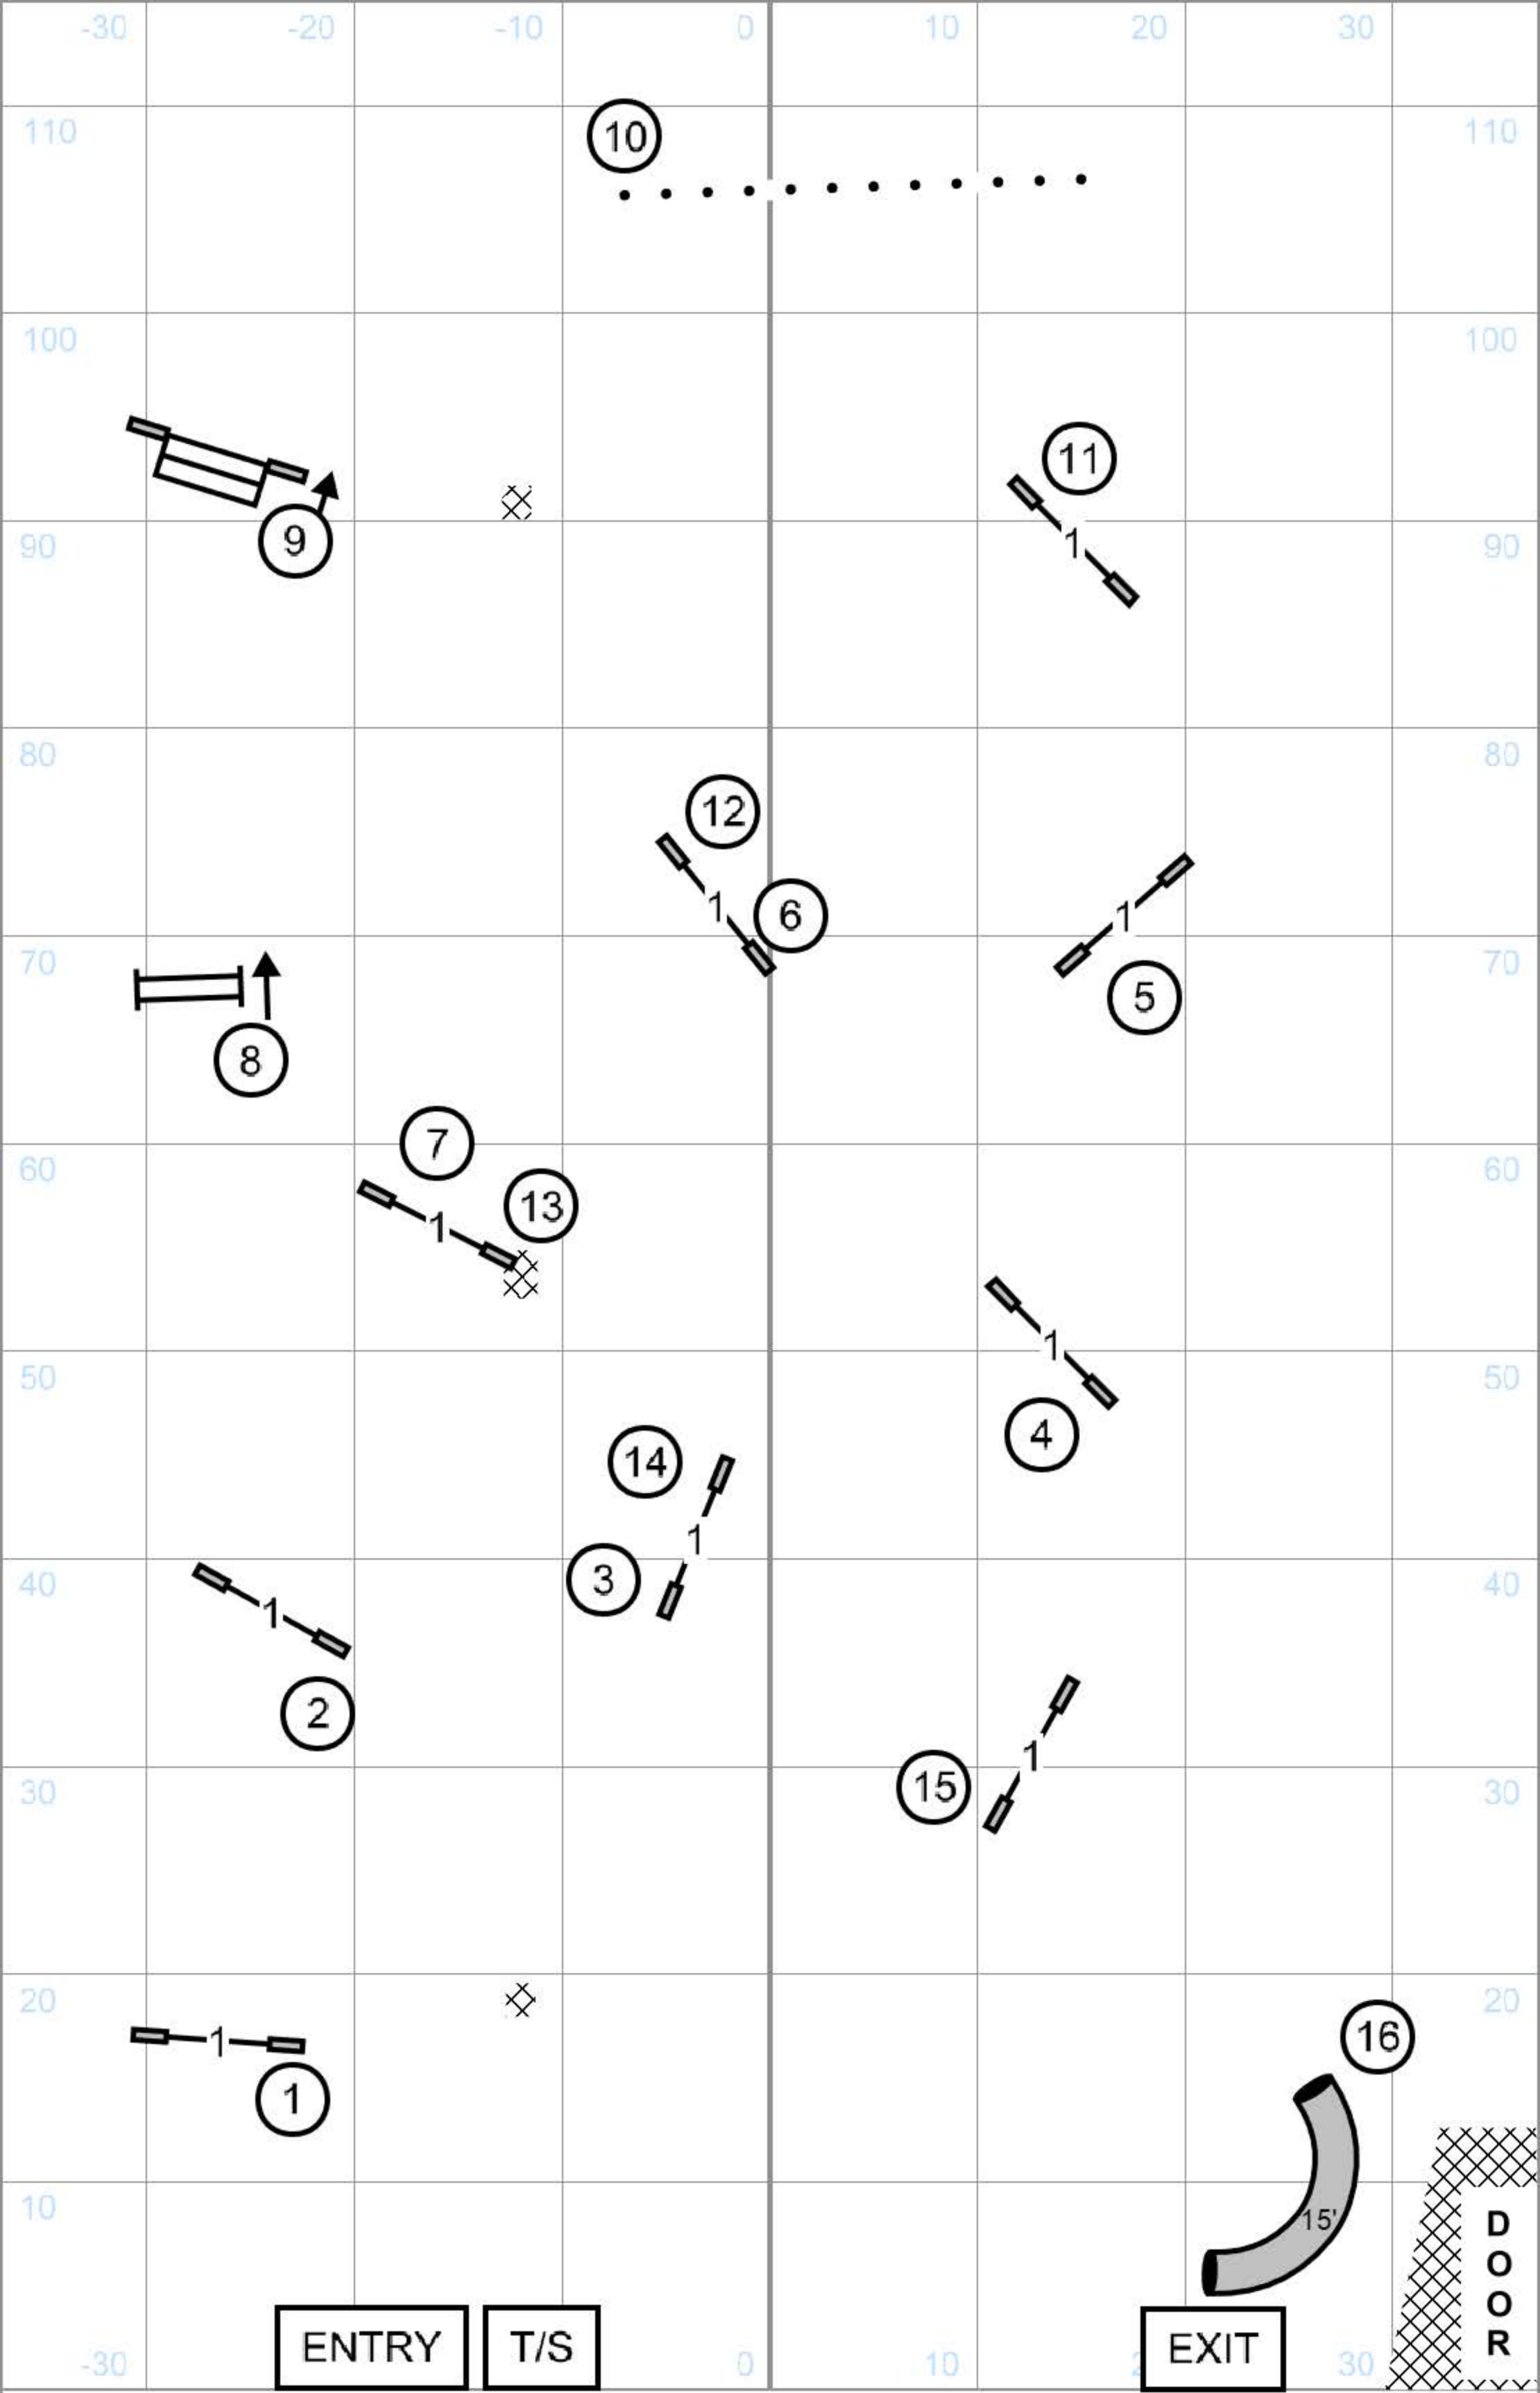

Doberman Pinscher Club of Greater Milwaukee  
**Excellent/Master JWW**  
 Sunday September 22, 2024  
 Judge: Han Yu

Doberman Pinscher Club of Greater Milwaukee  
**T2B**

Sunday September 22, 2024

Judge: Han Yu

Doberman Pinscher Club of Greater Milwaukee  
**Excellent/Master Standard**  
 Sunday September 22, 2024  
 Judge: Han Yu

Doberman Pinscher Club of Greater Milwaukee  
**Open Standard**  
 Sunday September 22, 2024  
 Judge: Han Yu

Doberman Pinscher Club of Greater Milwaukee  
**Novice Standard**  
 Sunday September 22, 2024  
 Judge: Han Yu

Doberman Pinscher Club of Greater Milwaukee  
**Open JWW**  
 Sunday September 22, 2024  
 Judge: Han Yu

Doberman Pinscher Club of Greater Milwaukee  
**Novice JWW**  
 Sunday September 22, 2024  
 Judge: Han Yu