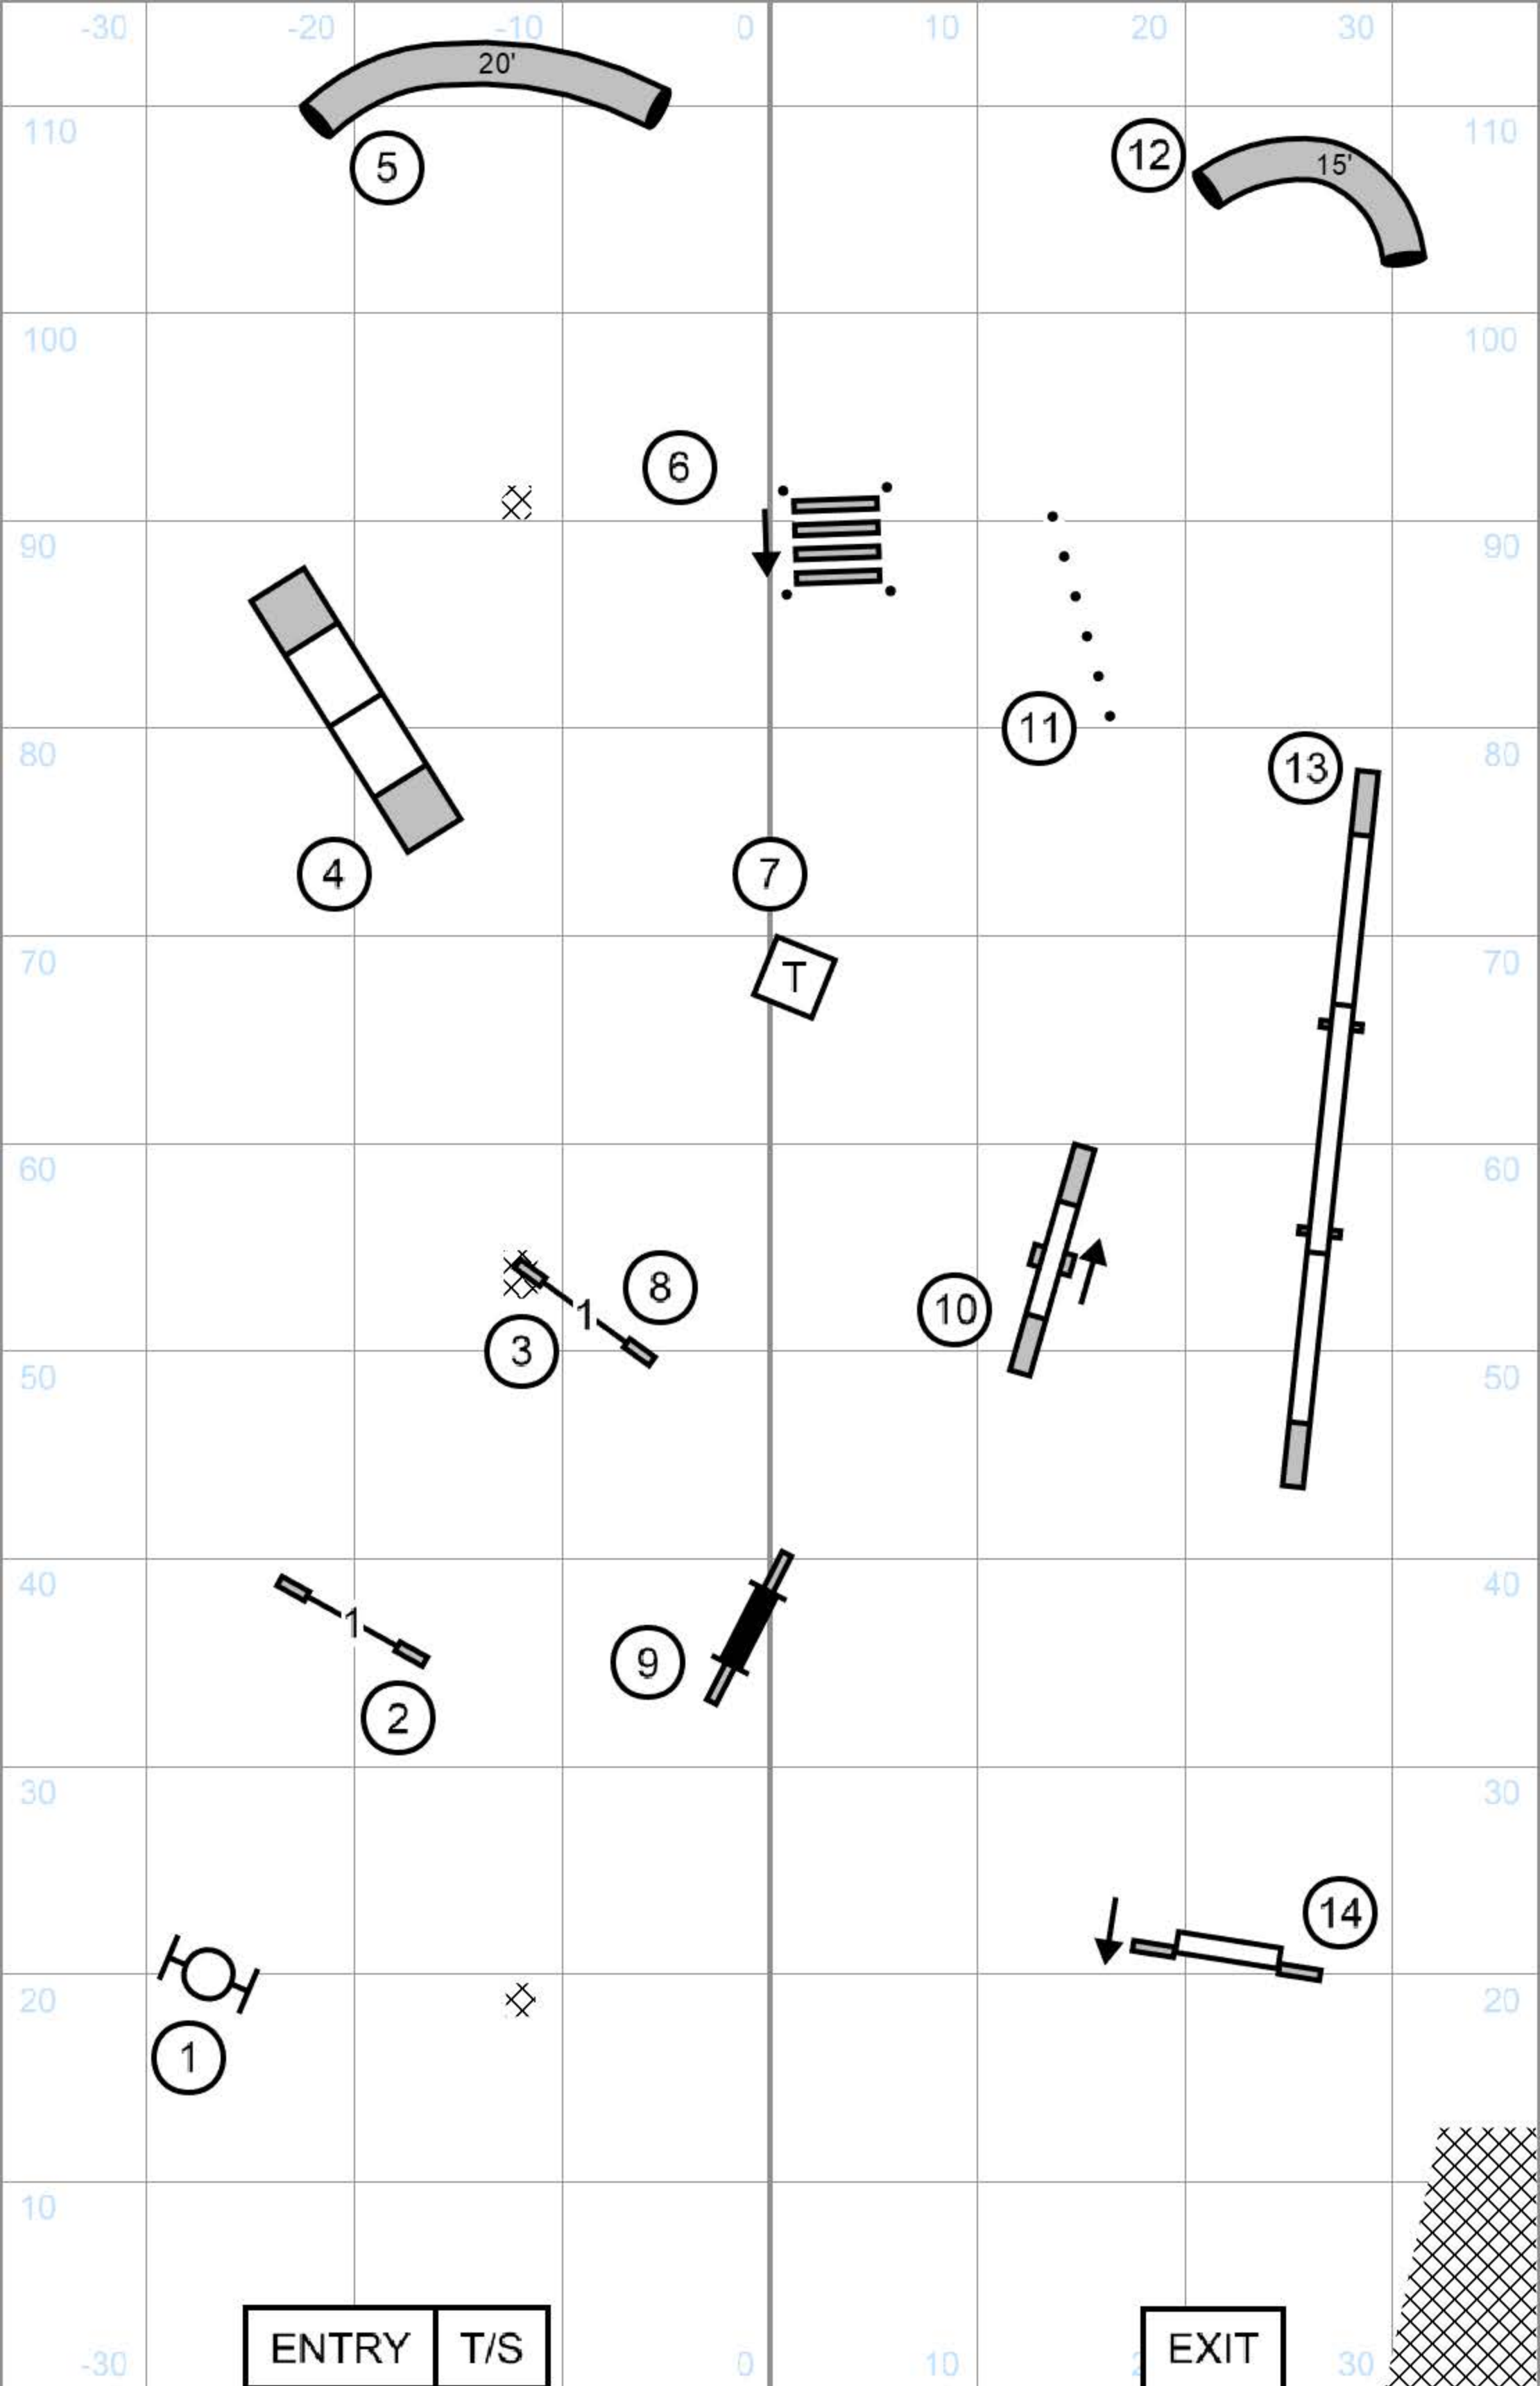

Doberman Pinscher Club of Greater Milwaukee  
**Excellent/Master Standard**  
 Sunday September 22, 2024  
 Judge: Han Yu

Doberman Pinscher Club of Greater Milwaukee  
**Open Standard**  
 Sunday September 22, 2024  
 Judge: Han Yu

Doberman Pinscher Club of Greater Milwaukee  
**Novice Standard**  
 Sunday September 22, 2024  
 Judge: Han Yu

Doberman Pinscher Club of Greater Milwaukee  
**Open JWW**  
 Sunday September 22, 2024  
 Judge: Han Yu