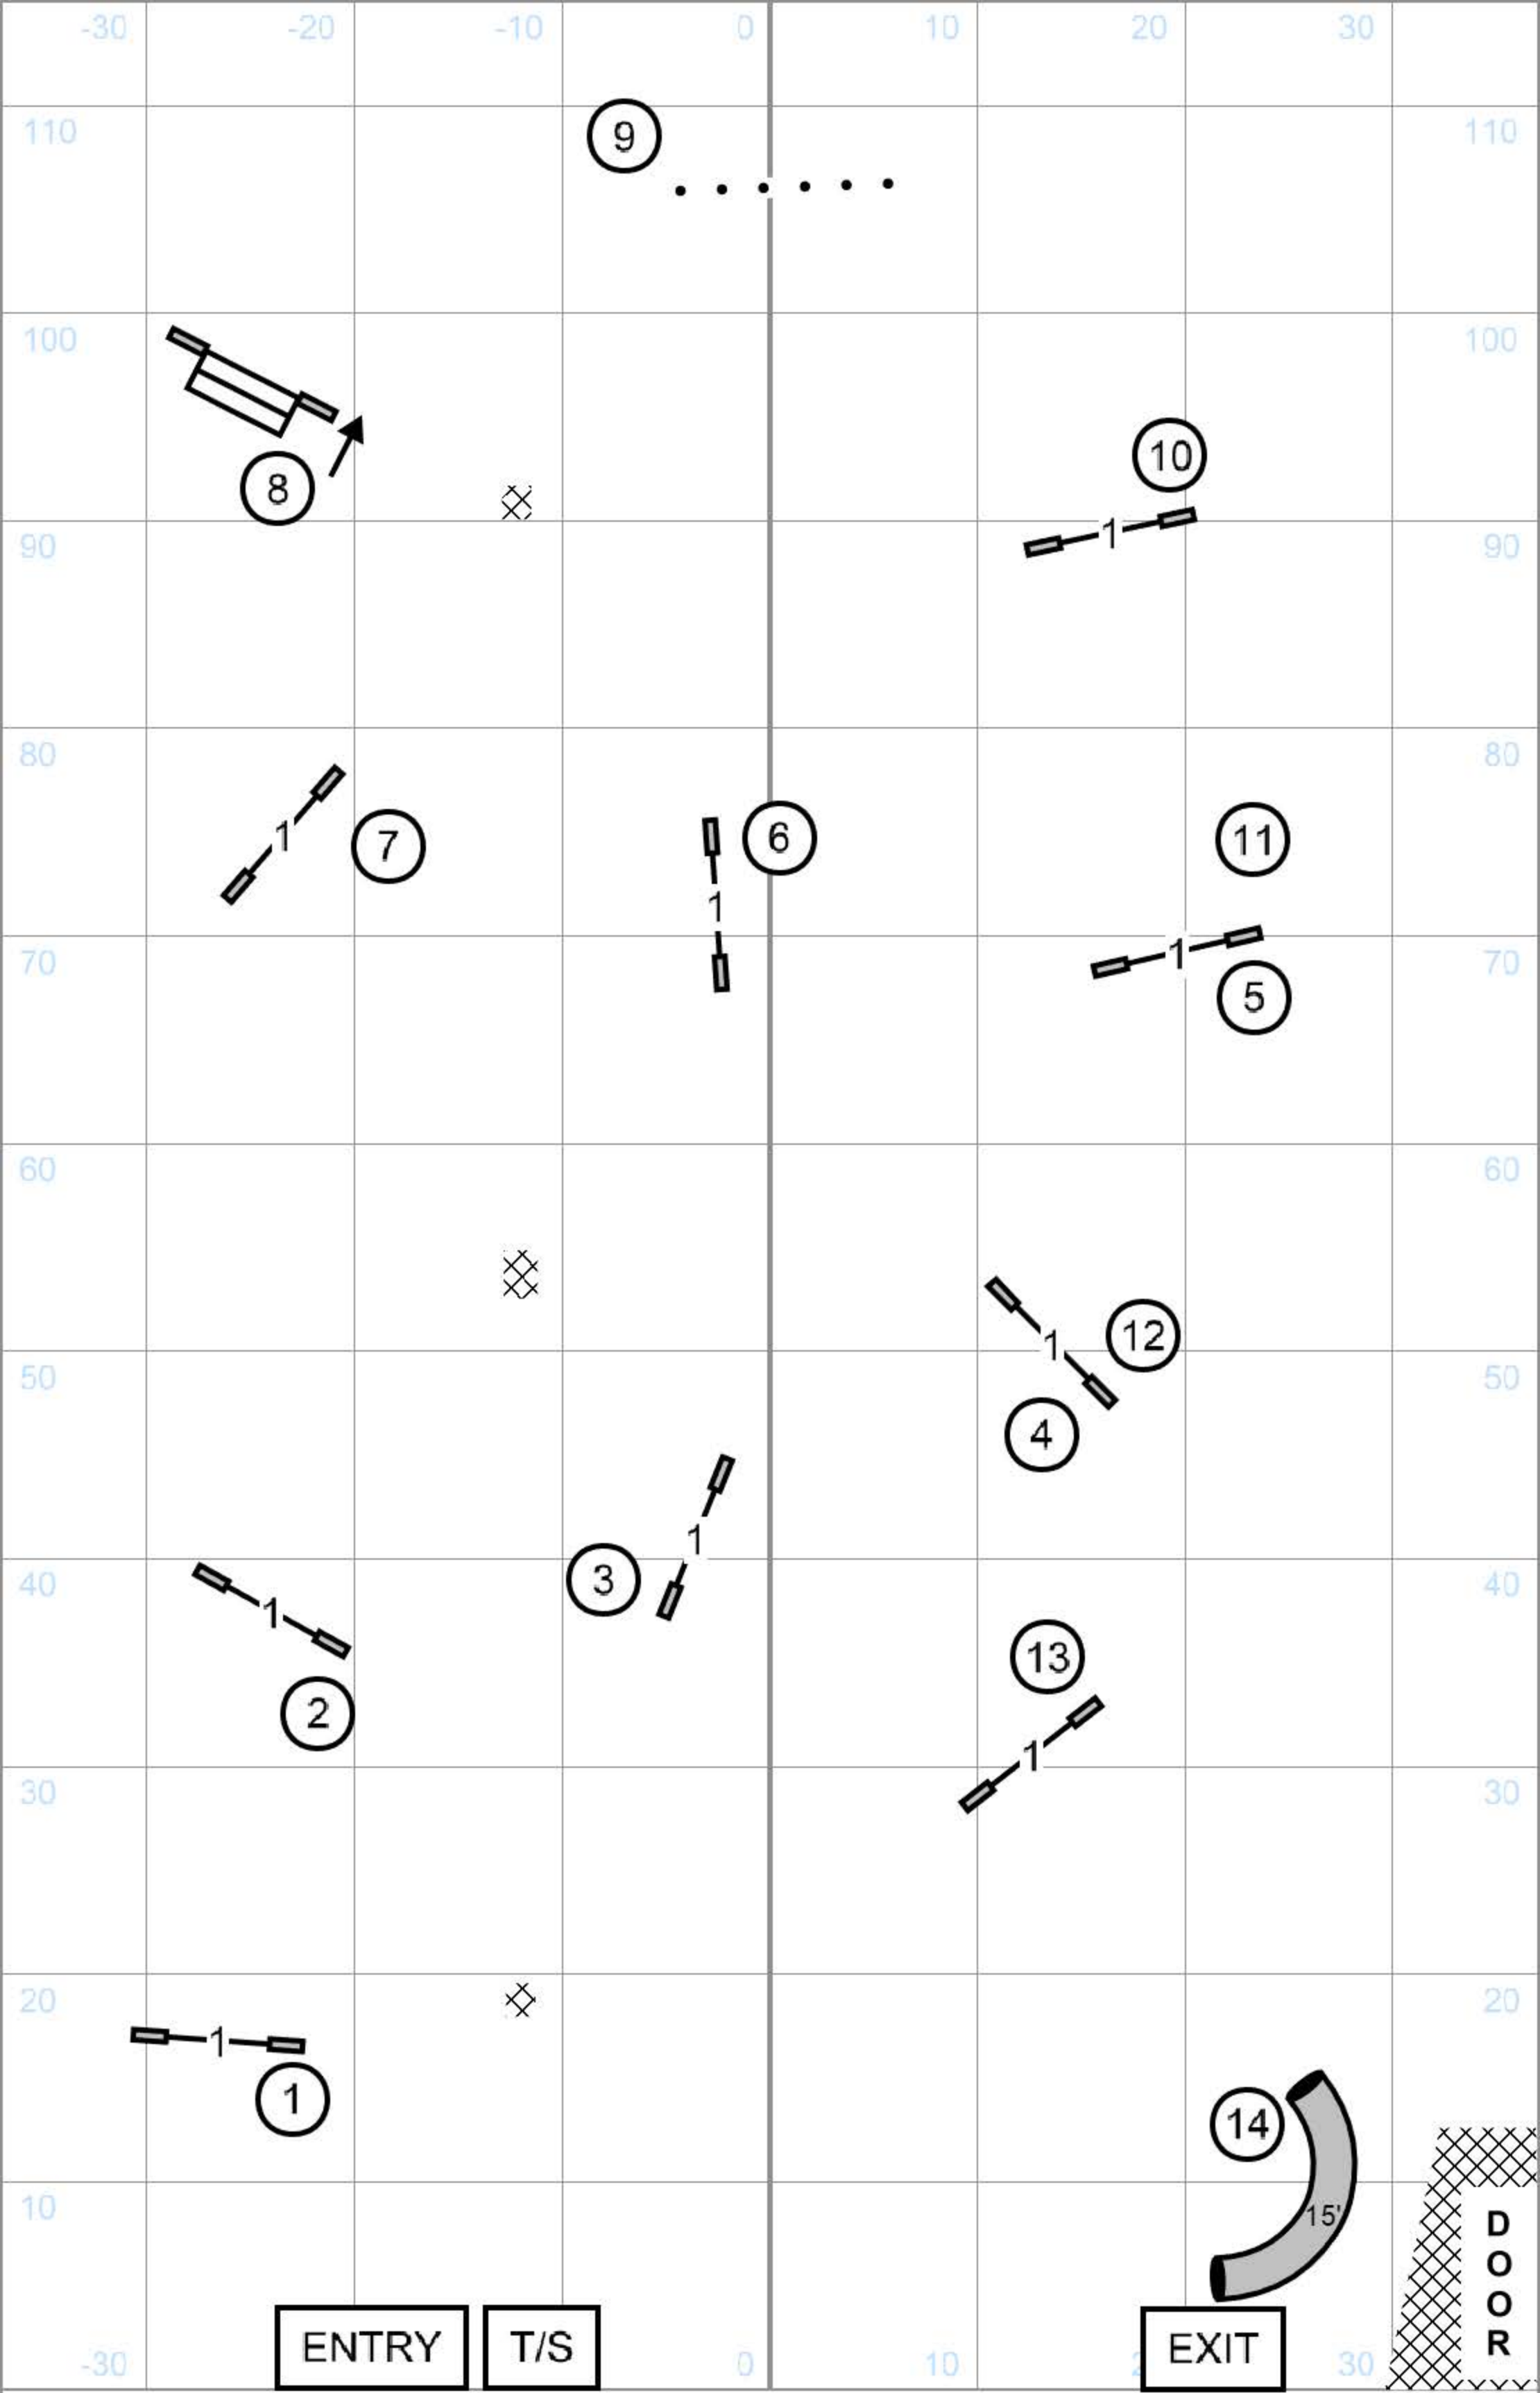

Doberman Pinscher Club of Greater Milwaukee  
**Excellent/Master Standard**  
 Sunday September 22, 2024  
 Judge: Han Yu

Doberman Pinscher Club of Greater Milwaukee  
**Open Standard**  
 Sunday September 22, 2024  
 Judge: Han Yu

Doberman Pinscher Club of Greater Milwaukee  
**Novice Standard**  
 Sunday September 22, 2024  
 Judge: Han Yu

Doberman Pinscher Club of Greater Milwaukee  
**Open JWW**  
 Sunday September 22, 2024  
 Judge: Han Yu