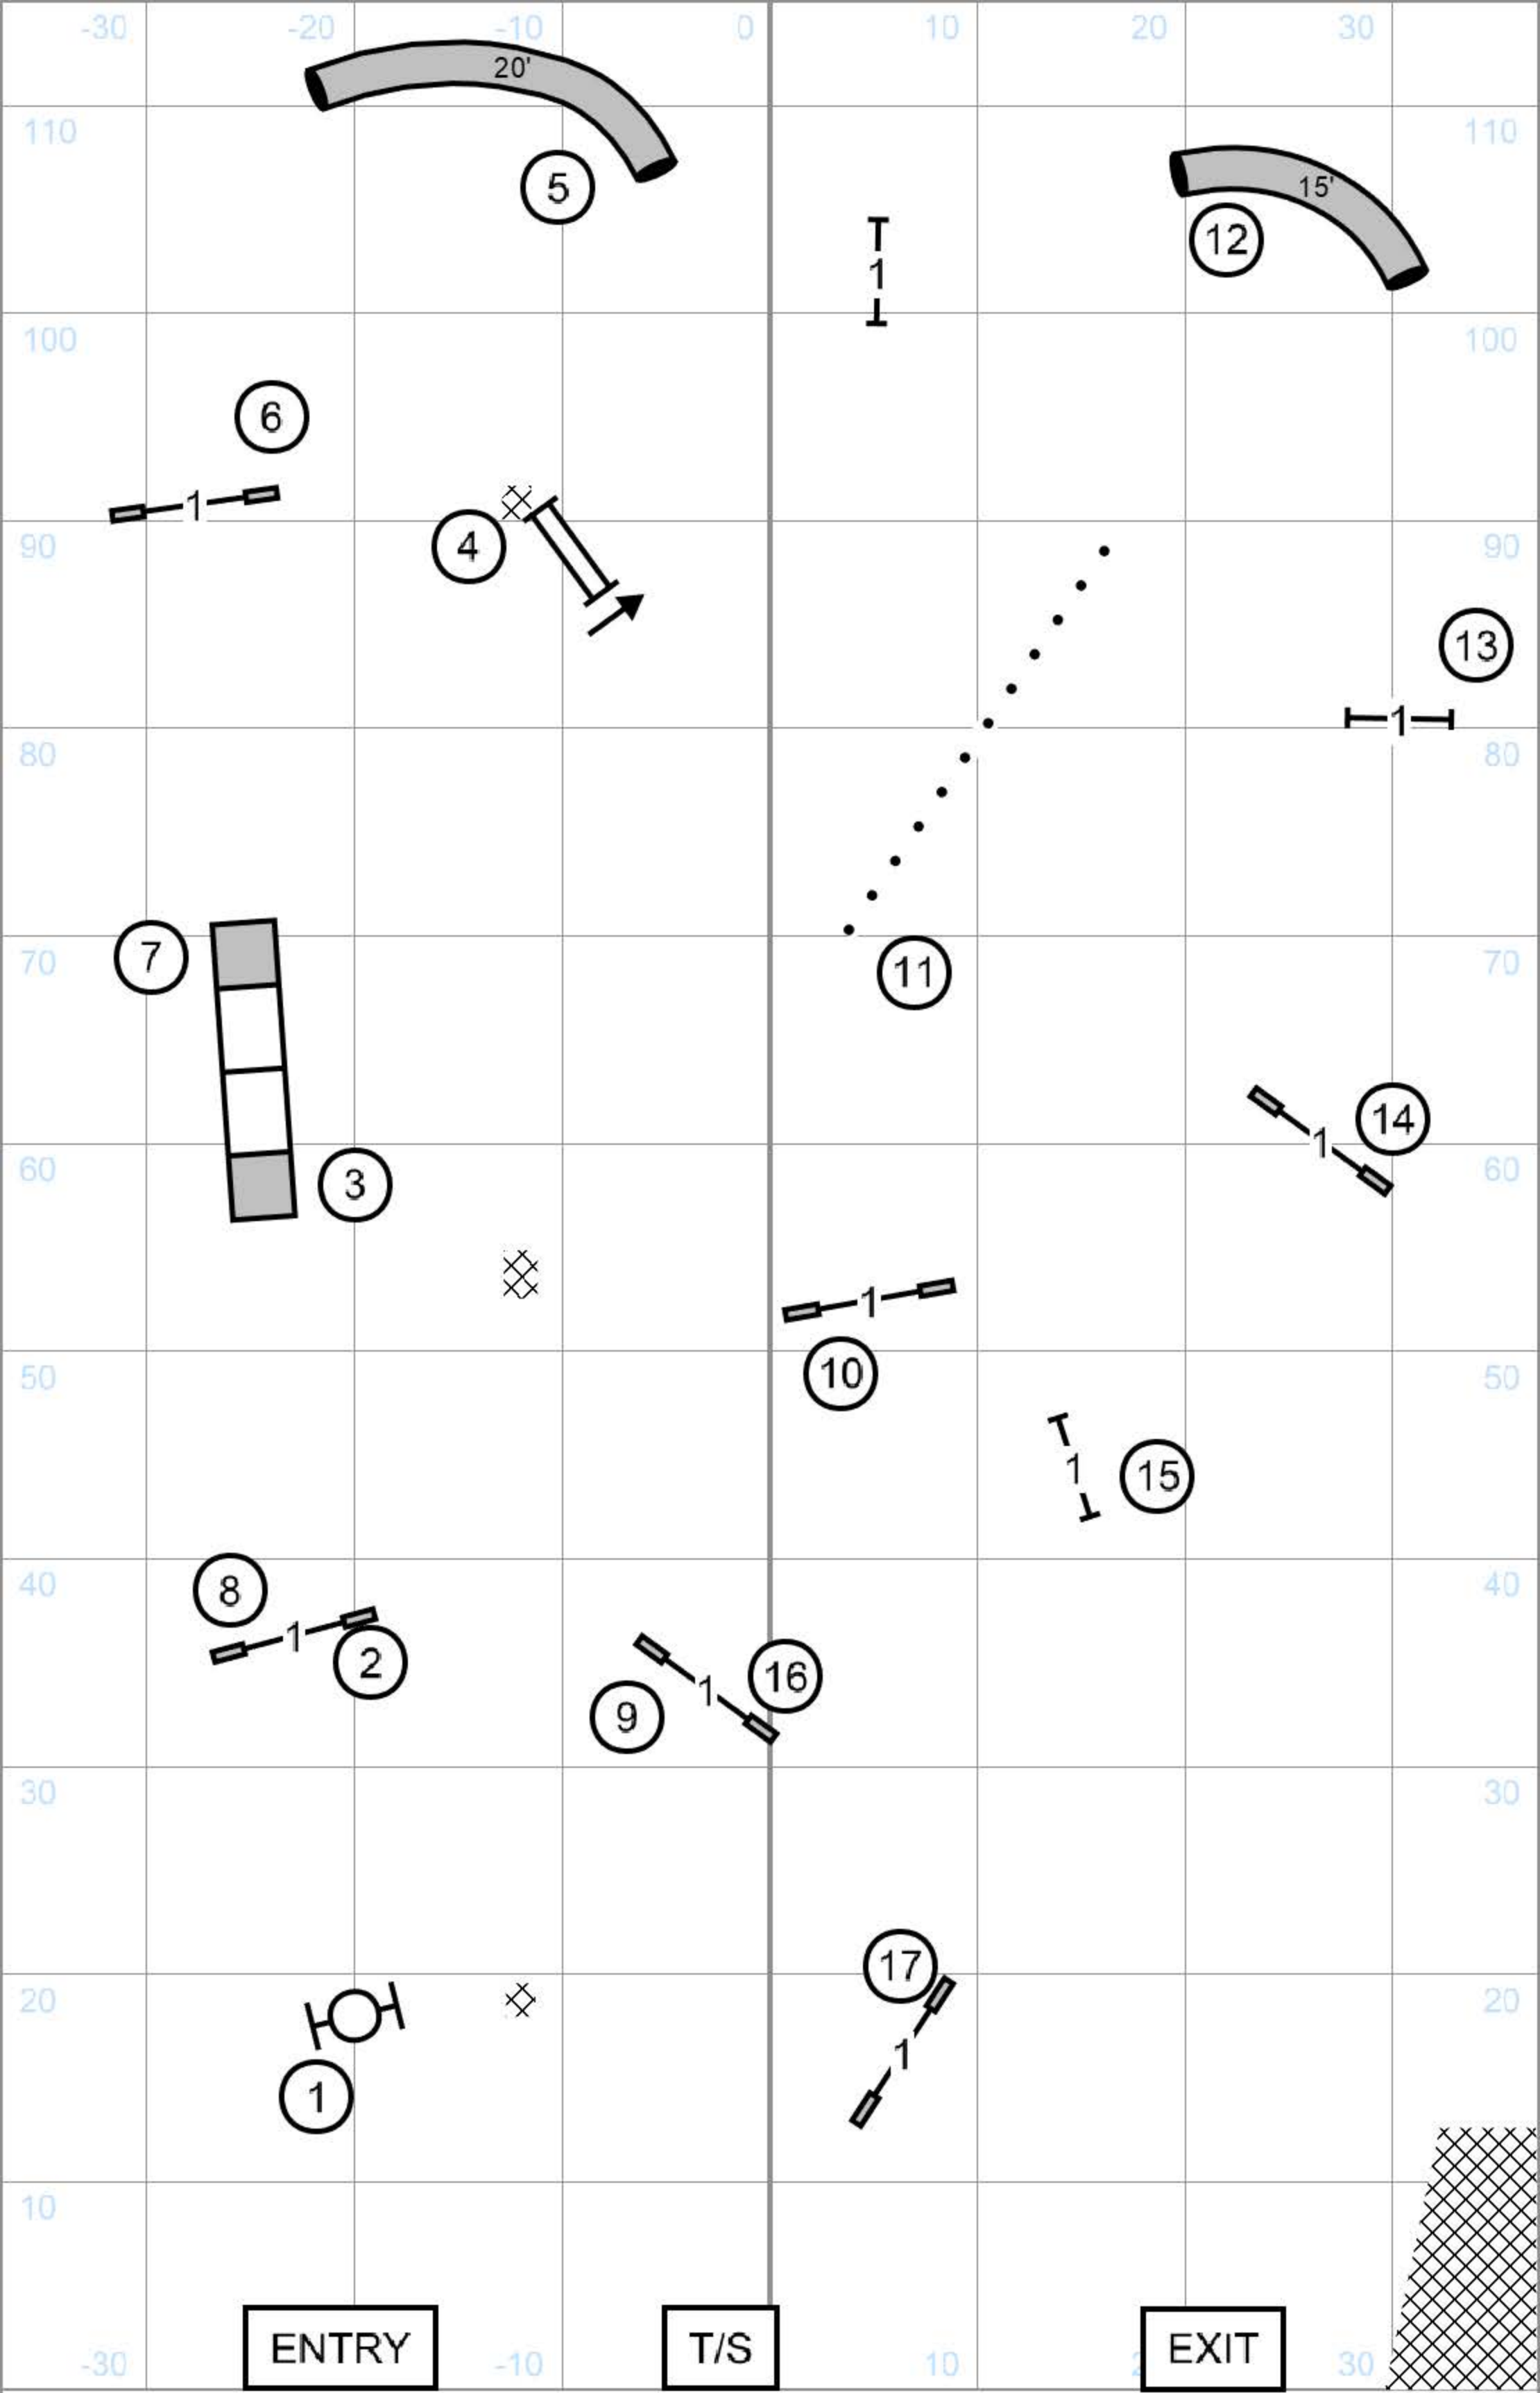

Doberman Pinscher Club of Greater Milwaukee  
**Excellent/Master JWW**  
 Sunday September 22, 2024  
 Judge: Han Yu

Doberman Pinscher Club of Greater Milwaukee  
**T2B**

Sunday September 22, 2024

Judge: Han Yu

Doberman Pinscher Club of Greater Milwaukee  
**Excellent/Master Standard**  
 Sunday September 22, 2024  
 Judge: Han Yu

Doberman Pinscher Club of Greater Milwaukee  
**Open Standard**  
 Sunday September 22, 2024  
 Judge: Han Yu

Doberman Pinscher Club of Greater Milwaukee  
**Novice Standard**  
 Sunday September 22, 2024  
 Judge: Han Yu

Doberman Pinscher Club of Greater Milwaukee  
**Open JWW**  
 Sunday September 22, 2024  
 Judge: Han Yu