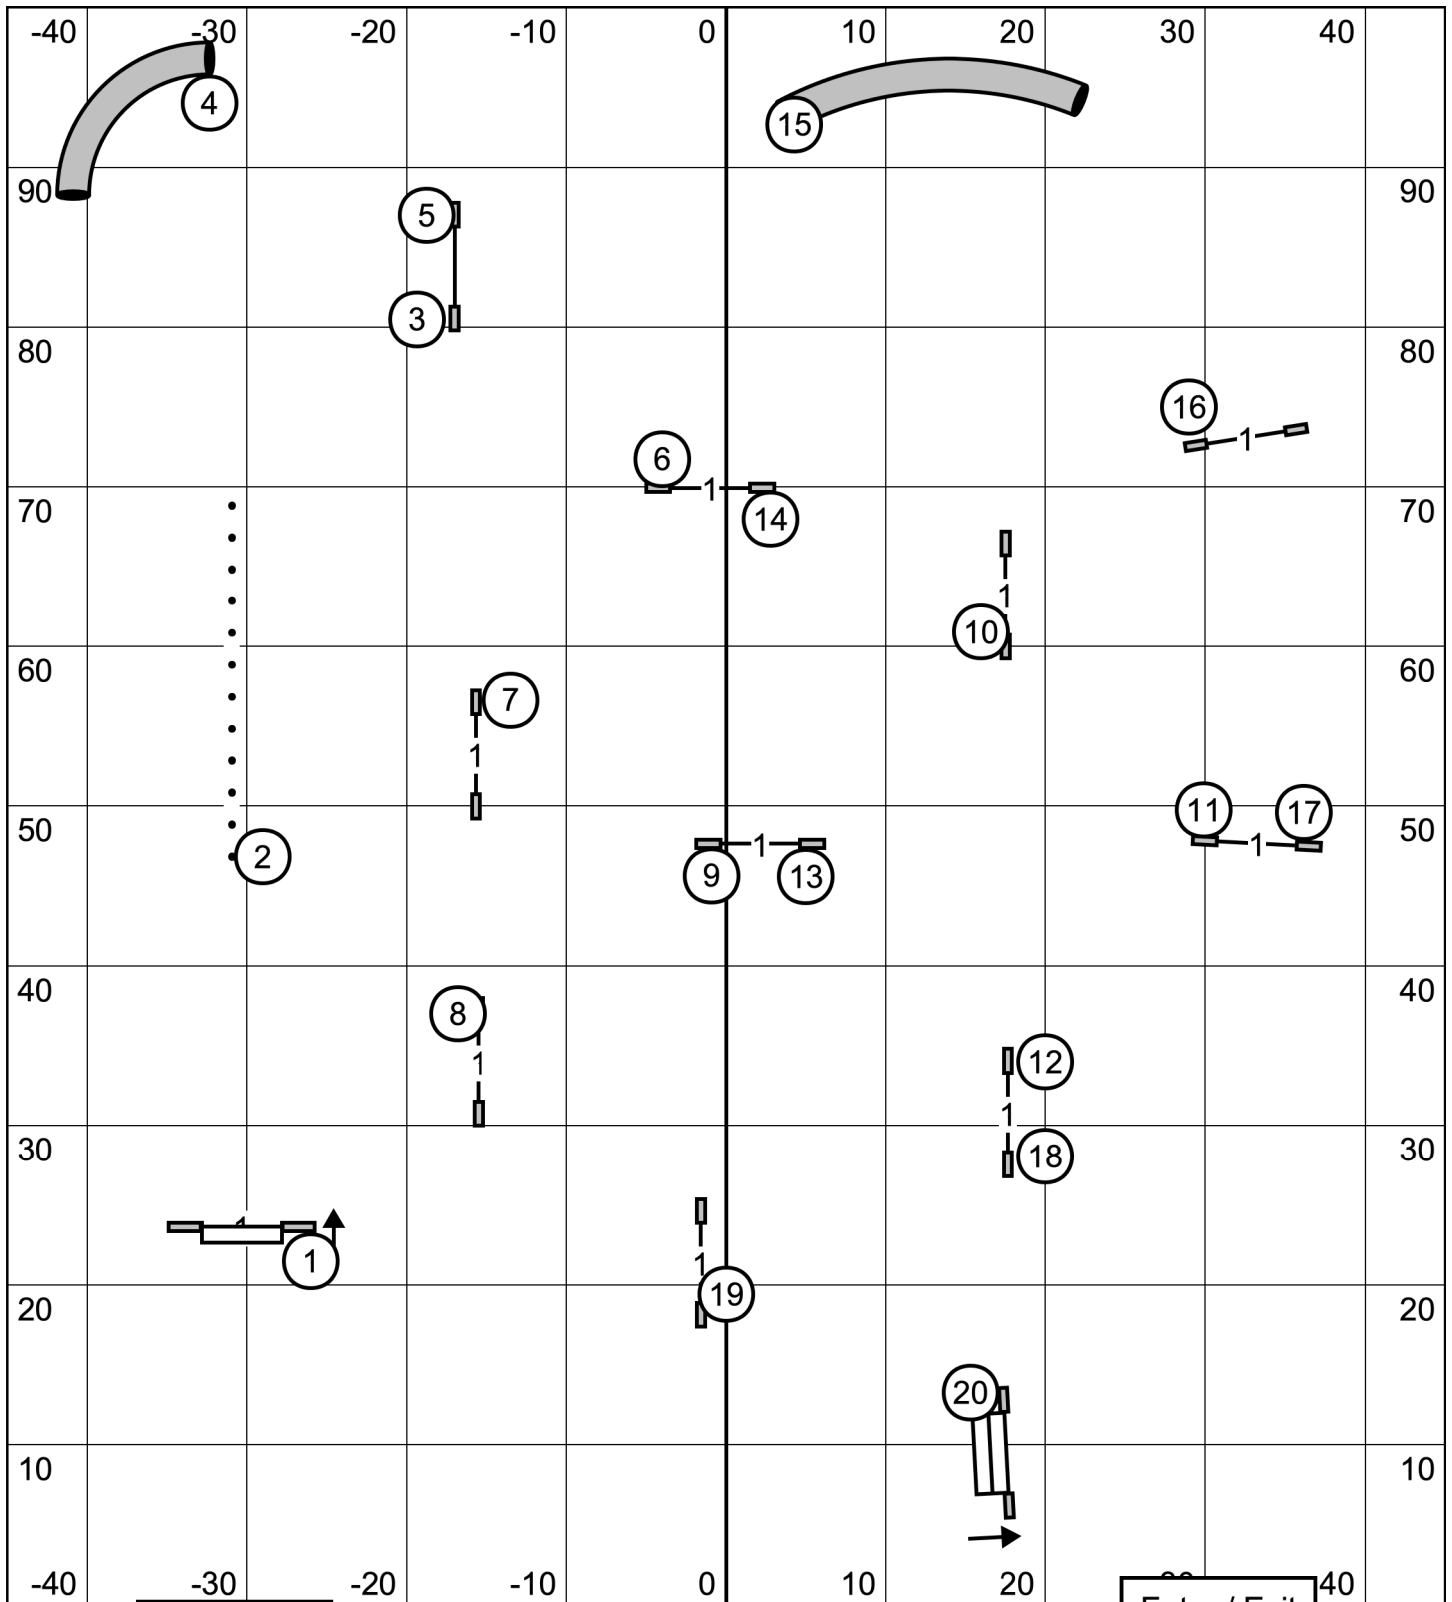

Enter / Exit

Enter / Exit

GRCI Sporting Dog Classic
Open Standard
06-23-2024
Loretta Zich

Enter / Exit

Enter / Exit

**GRCI Sporting Dog Classic
 Novice Standard
 06-23-2024
 Loretta Zich**

Enter / Exit

Enter / Exit

Enter / Exit