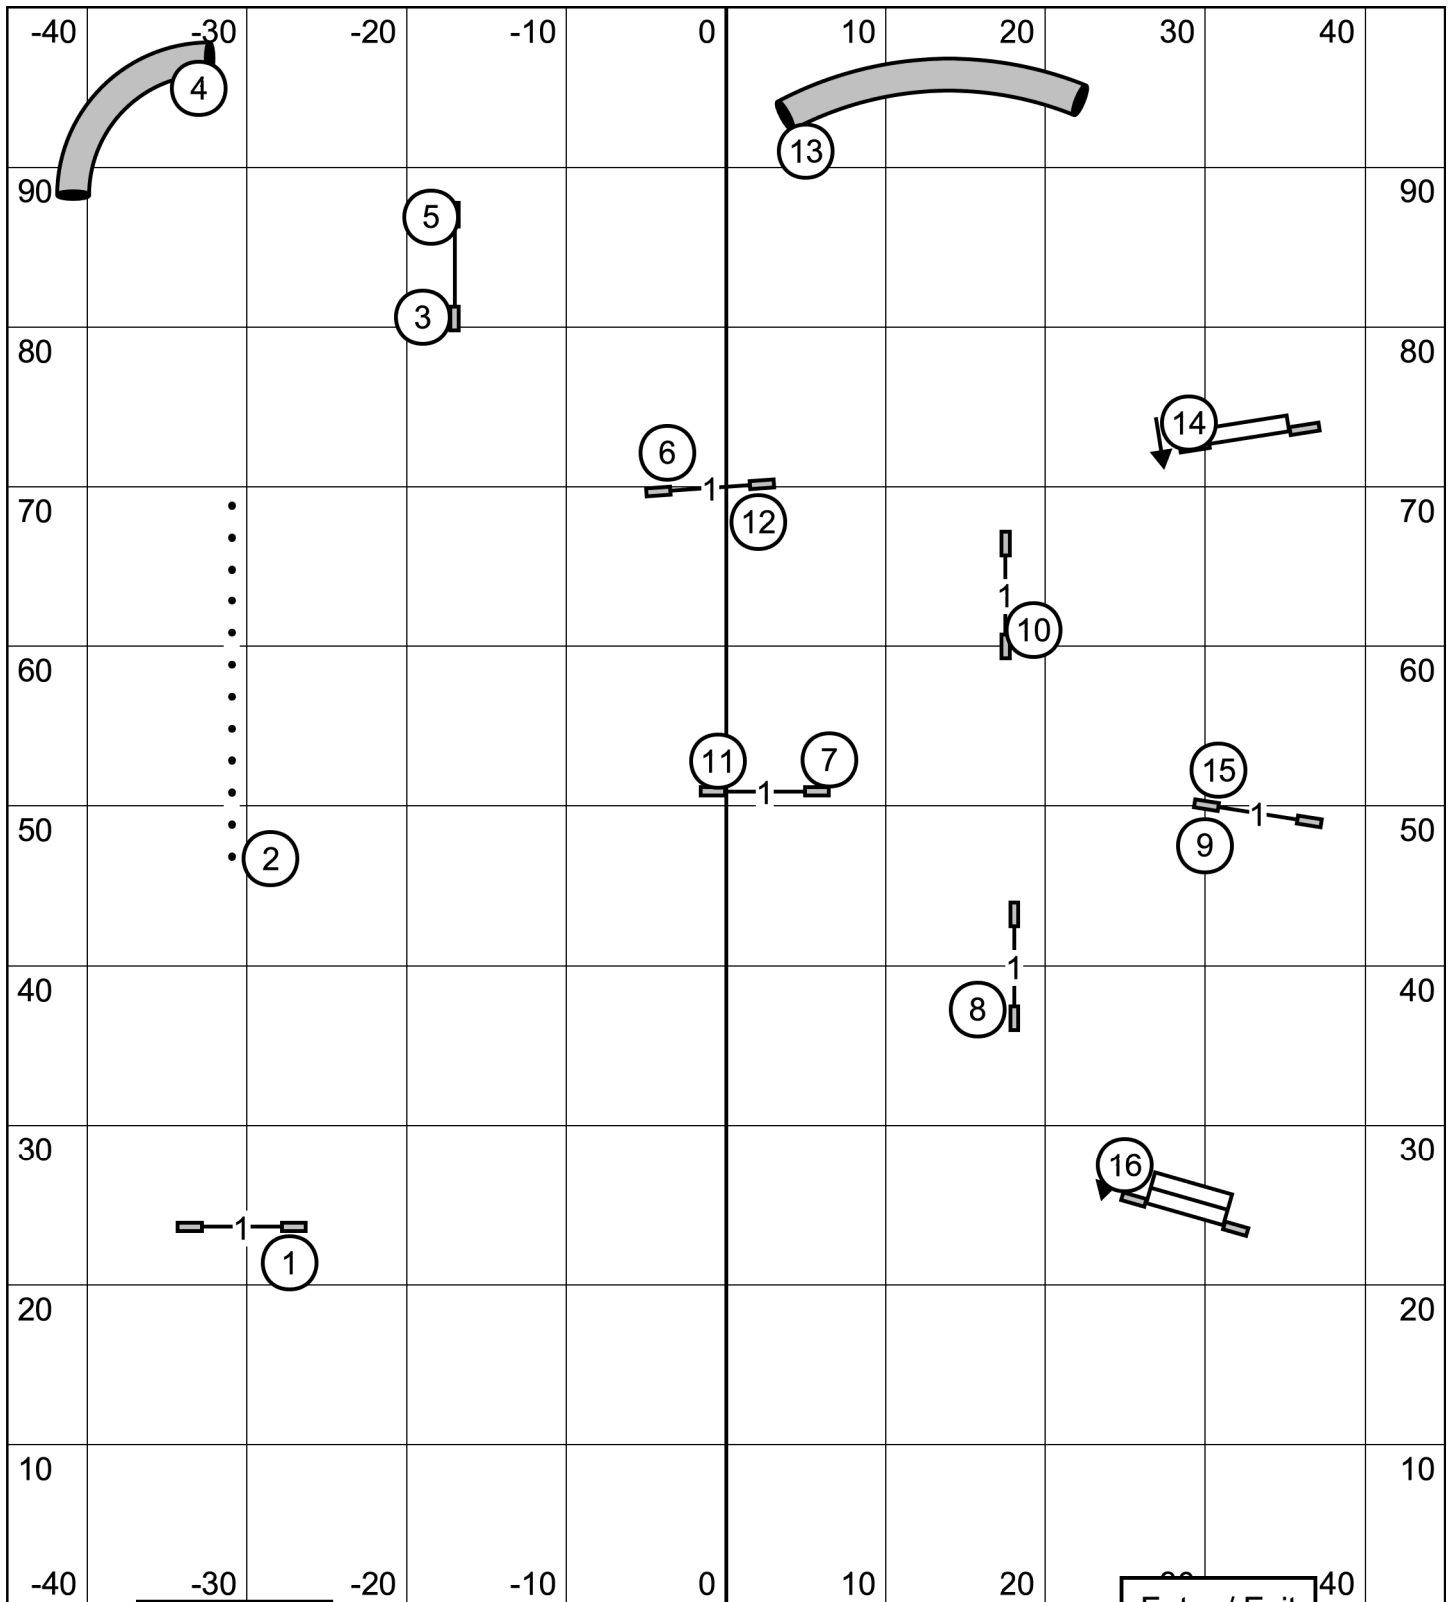

Enter / Exit

**GRCI Sporting Dog Classic
OPEN JWW
06-23-2024
Loretta Zich**

Enter / Exit