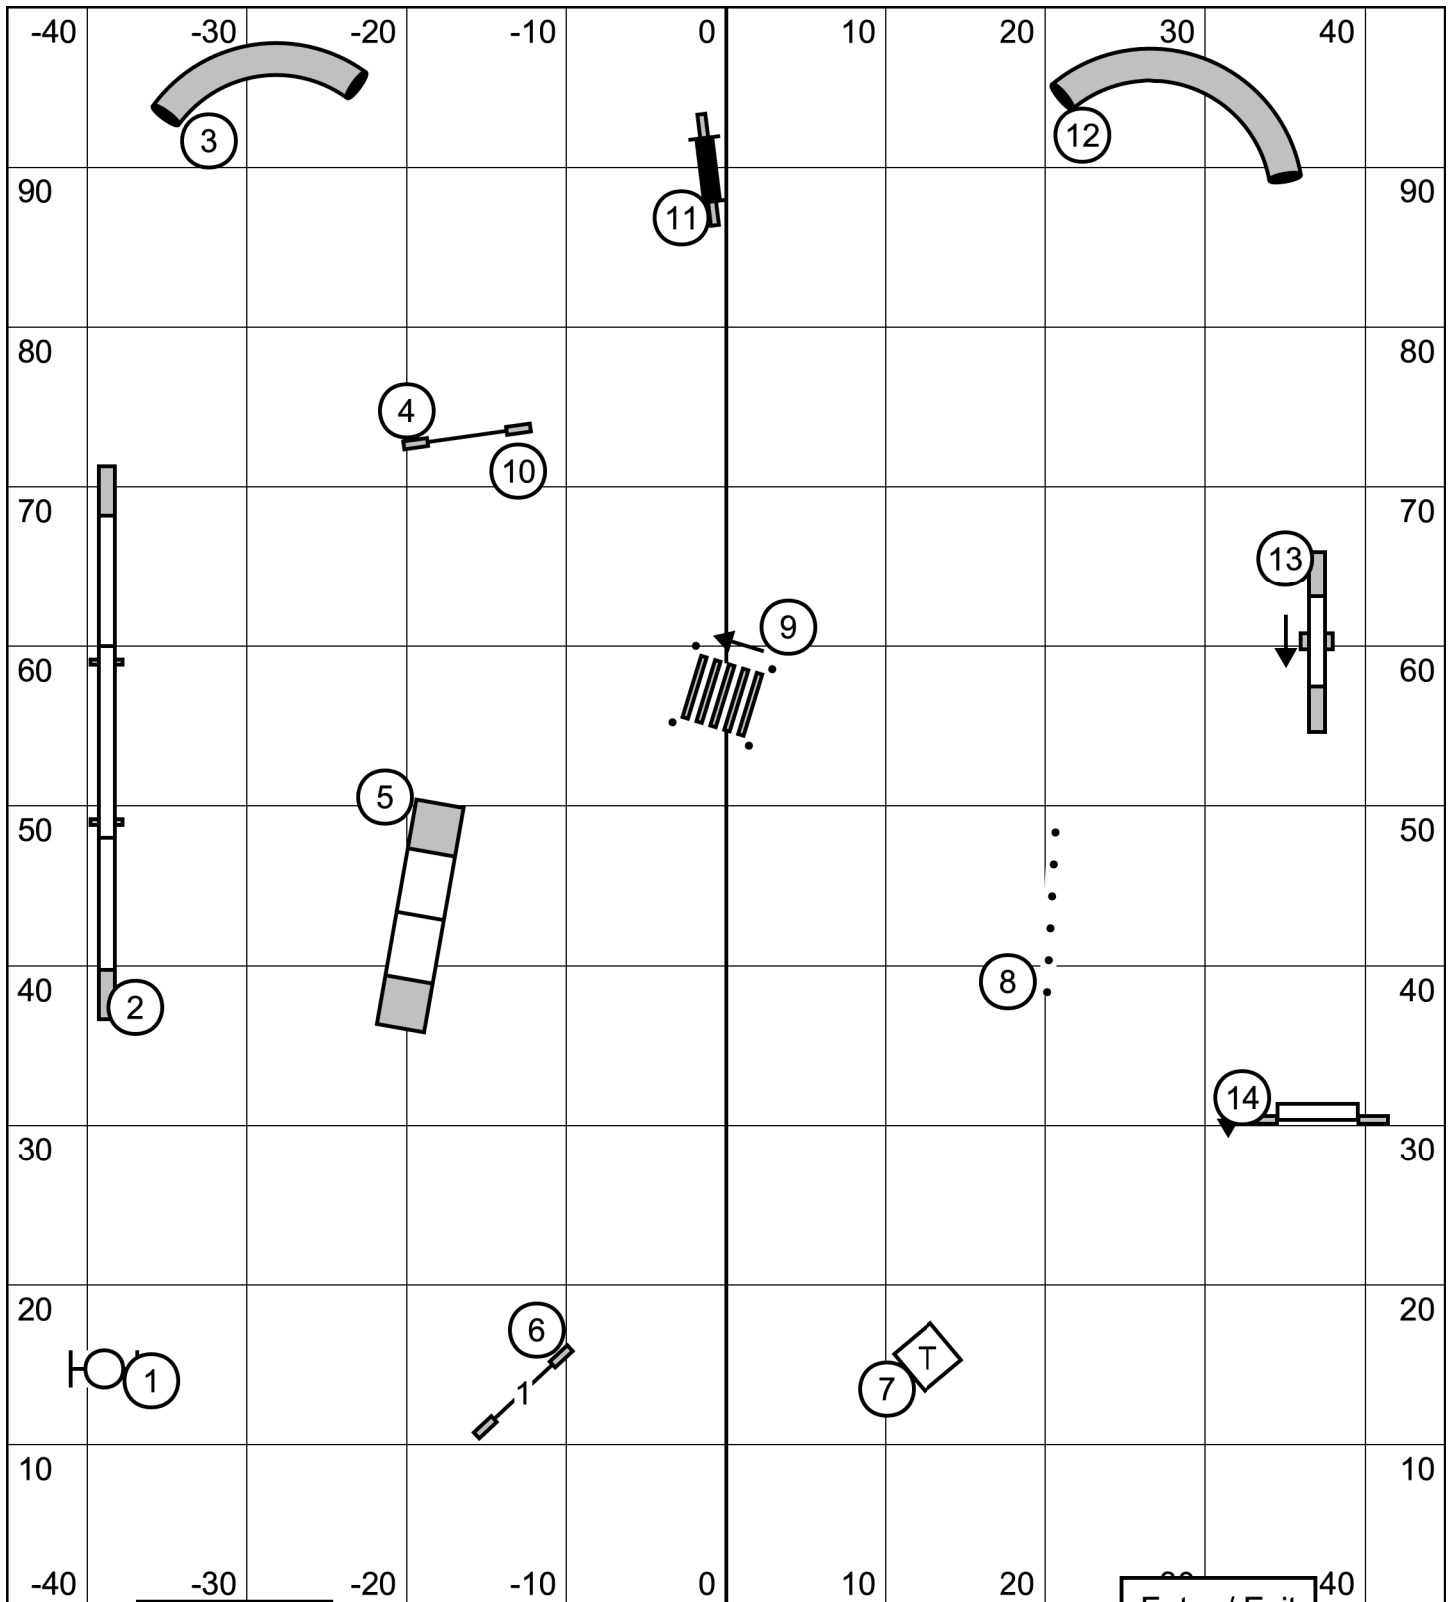

Master / Ex	—	(9) (4) (2)
Open	—	(9) (4) or (4) (2)
Novice	- - - -	(9) (4) or (4) (2)

GRCI Sporting Dog Classic
FAST ALL
06-23-2024
Loretta Zich

Enter / Exit

**GRCI Sporting Dog Classic
Master / Excellent Standard
06-23-2024
Loretta Zich**

Enter / Exit

Enter / Exit

GRCI Sporting Dog Classic
Open Standard
06-23-2024
Loretta Zich

Enter / Exit

Enter / Exit

**GRCI Sporting Dog Classic
 Novice Standard
 06-23-2024
 Loretta Zich**

Enter / Exit

Enter / Exit