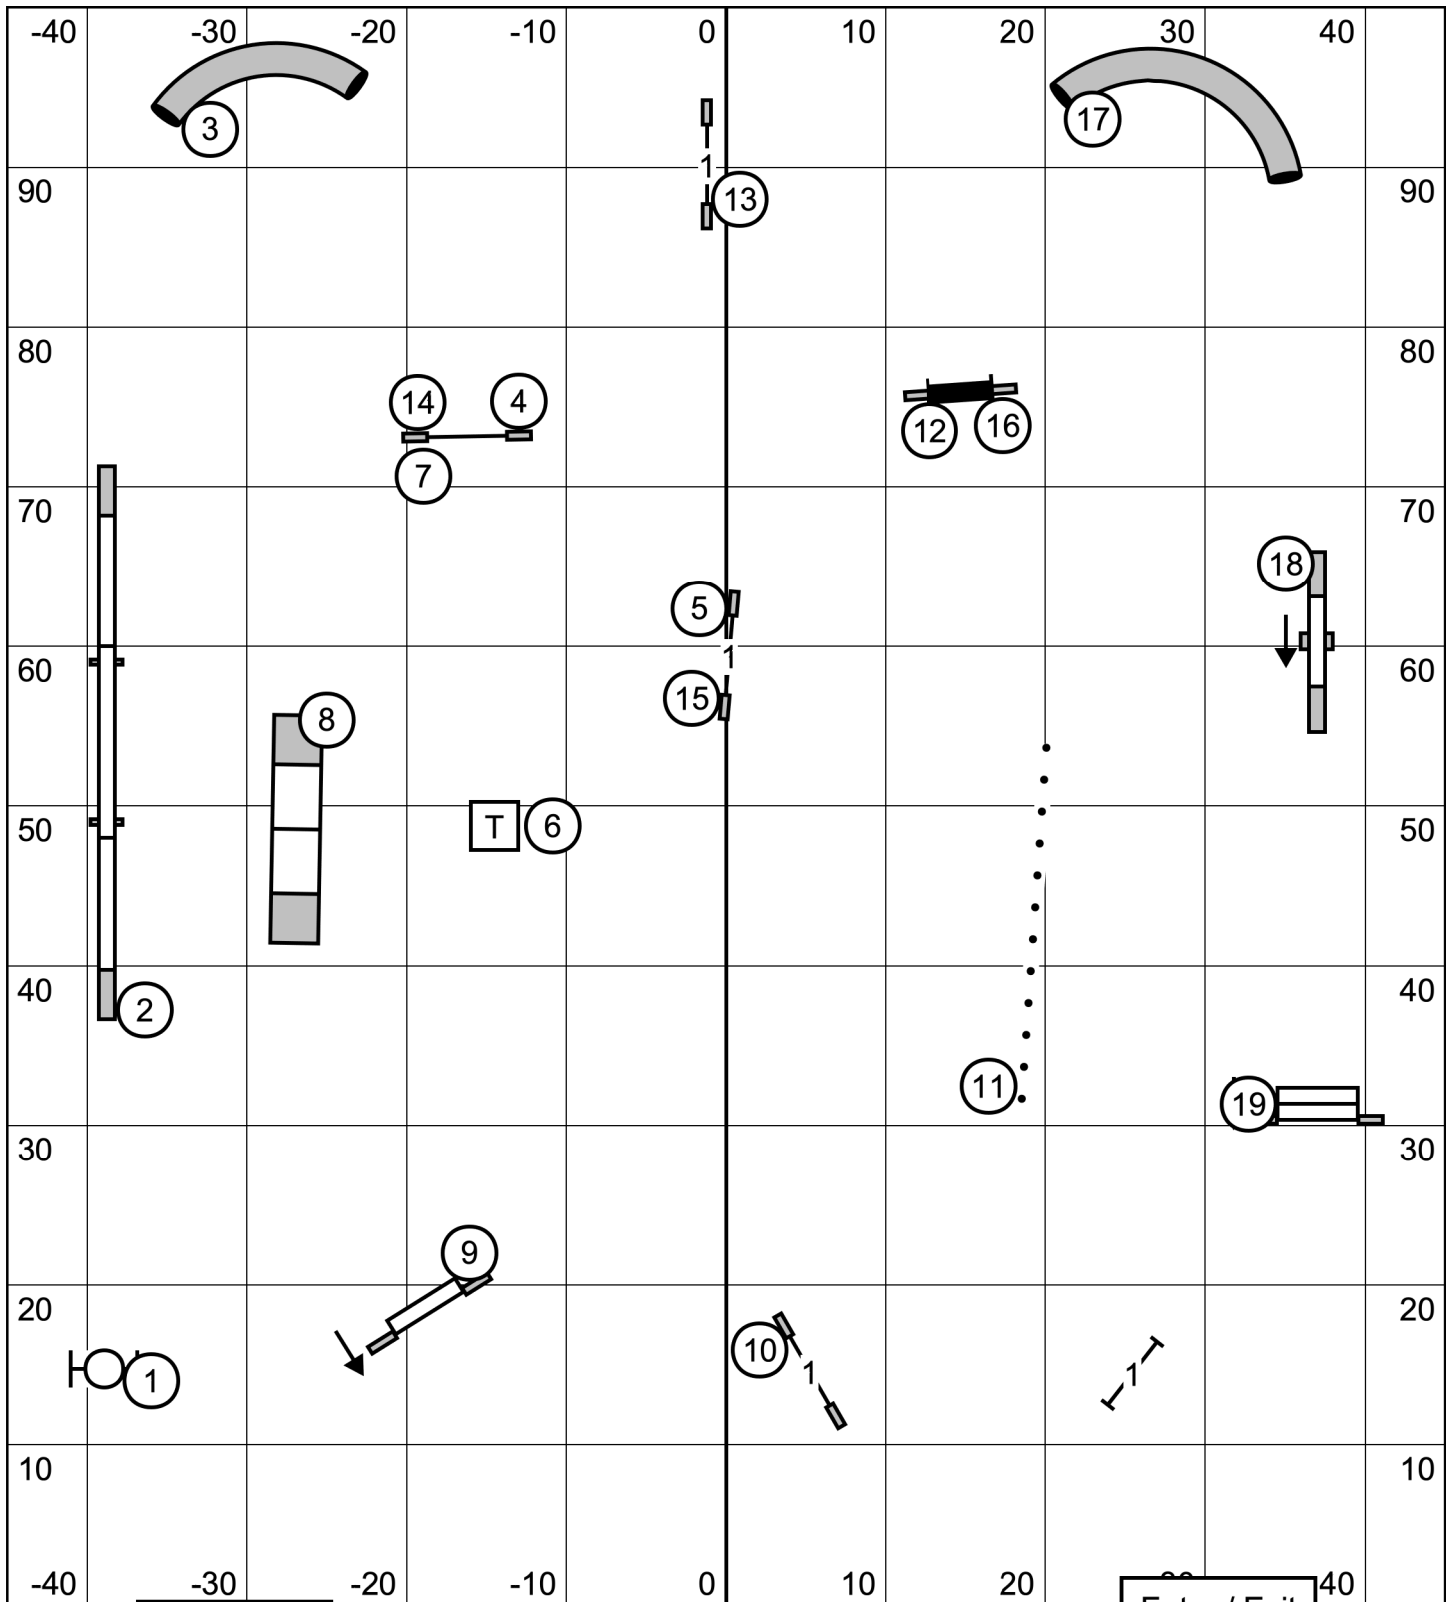

Master / Ex	—	(9) (4) (2)
Open	—	(9) (4) or (4) (2)
Novice	- - - -	(9) (4) or (4) (2)

GRCI Sporting Dog Classic
FAST ALL
06-23-2024
Loretta Zich

Enter / Exit

**GRCI Sporting Dog Classic
Master / Excellent Standard
06-23-2024
Loretta Zich**

Enter / Exit

Enter / Exit

GRCI Sporting Dog Classic
Open Standard
06-23-2024
Loretta Zich

Enter / Exit

Enter / Exit

**GRCI Sporting Dog Classic
 Novice Standard
 06-23-2024
 Loretta Zich**

Enter / Exit

Enter / Exit

Enter / Exit