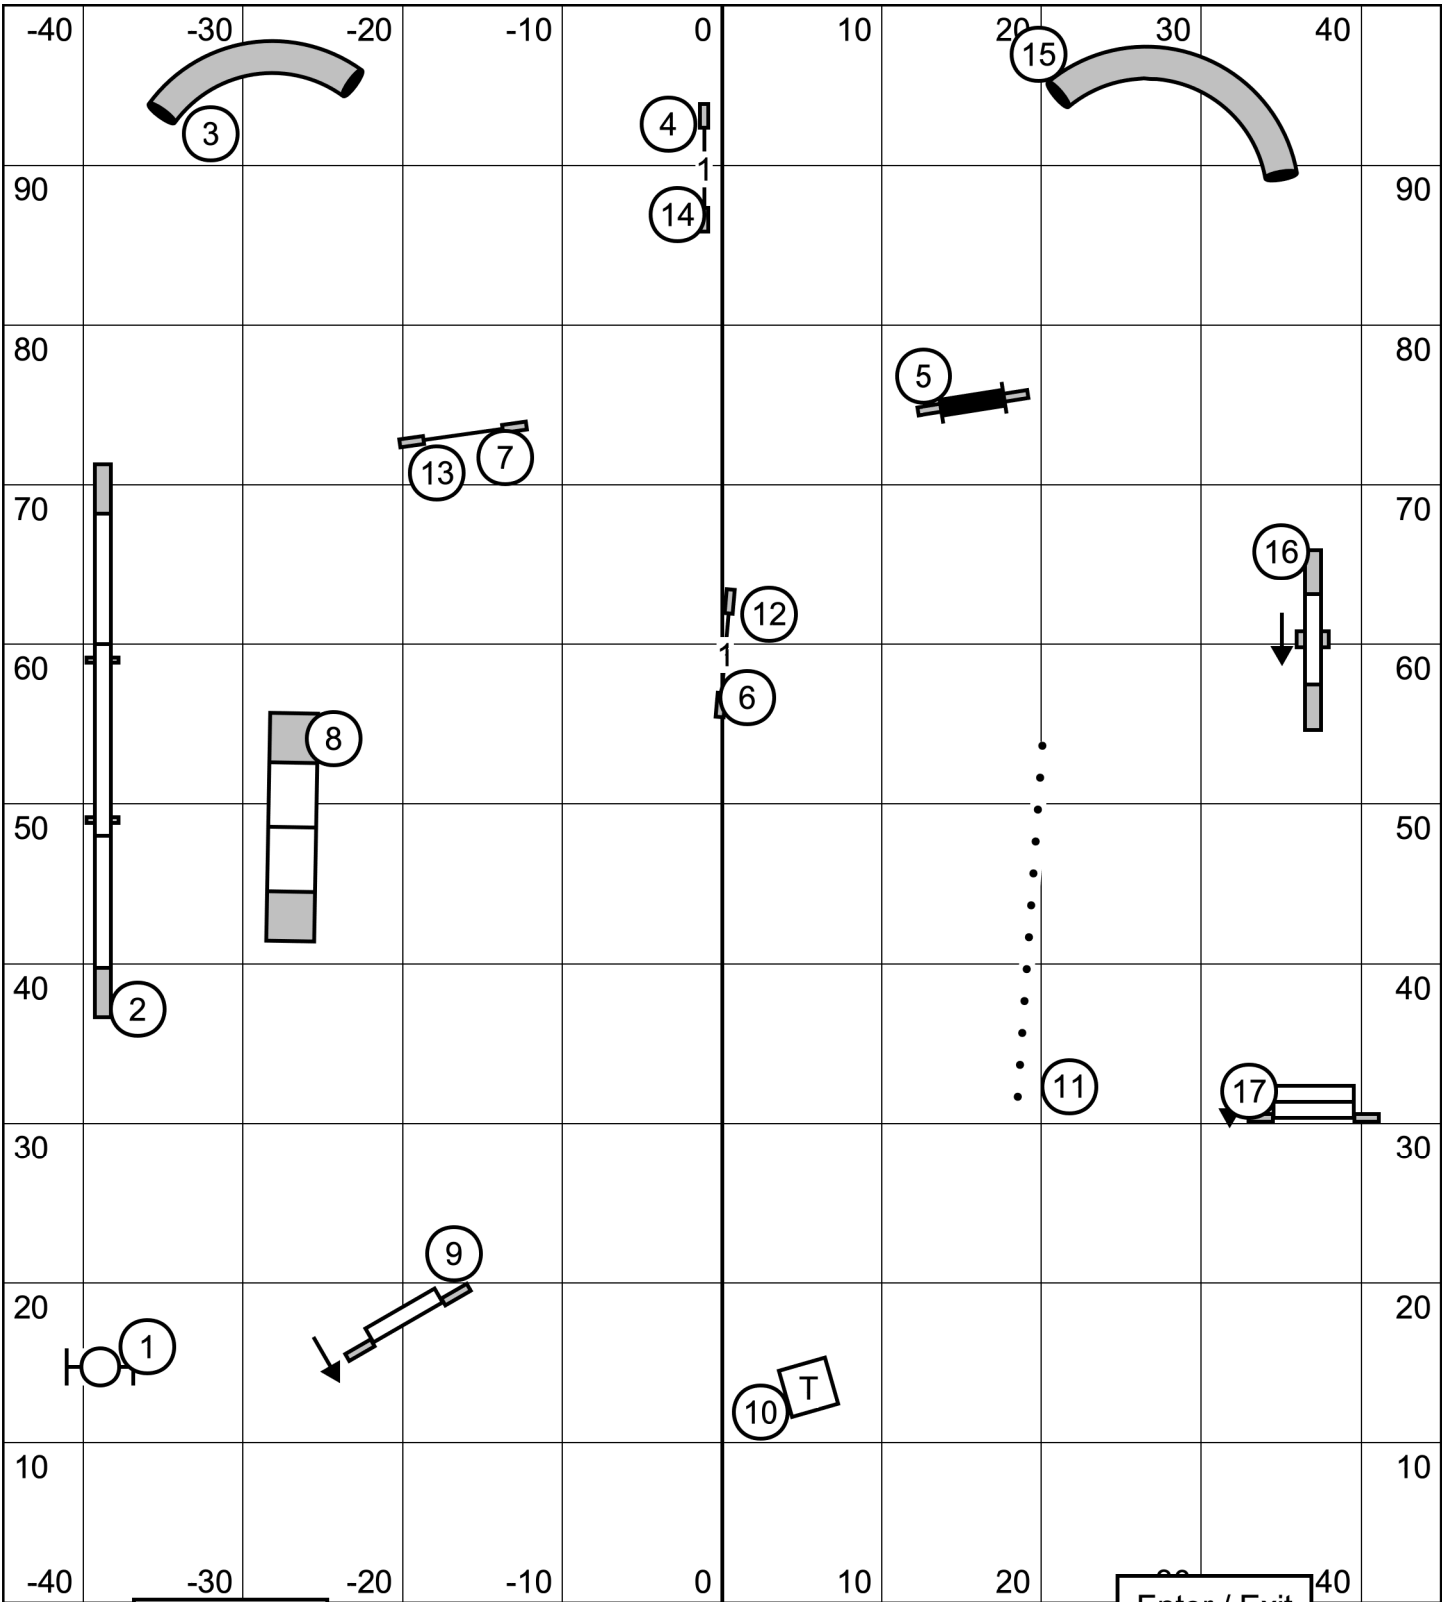

Master / Ex	—	(9) (4) (2)
Open	—	(9) (4) or (4) (2)
Novice	- - - -	(9) (4) or (4) (2)

GRCI Sporting Dog Classic
FAST ALL
06-23-2024
Loretta Zich

Enter / Exit

**GRCI Sporting Dog Classic
Master / Excellent Standard
06-23-2024
Loretta Zich**

Enter / Exit

Enter / Exit

GRCI Sporting Dog Classic
Open Standard
06-23-2024
Loretta Zich

Enter / Exit

Enter / Exit

**GRCI Sporting Dog Classic
 Novice Standard
 06-23-2024
 Loretta Zich**

Enter / Exit

Enter / Exit

Enter / Exit